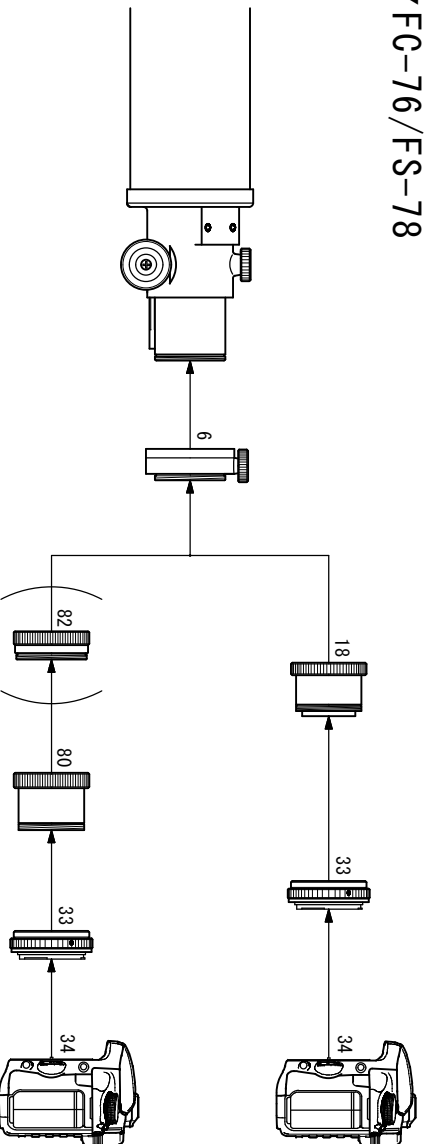

FC-76/FS-78/FS-78C 76D Reducer. 76D Flattener System Chart

▼FC-76/FS-78

▼FS-78C

- | | | | |
|---------------------------------------|------------|----------------------------------|------------|
| 6. GAA (SKY90) | [TKA21200] | 34. DSLR | [TKA18582] |
| 18. 76D Reducer | [TKA18580] | 80. 76D Flattener | [TKA18582] |
| 33. Camera mount DX-S(EOS) [TKA20245] | | 81. Extension Tube (DT) (FS-78C) | [TKP22005] |
| Camera mount DX-60W (Nikon) | | | [TKA20583] |
| | [TKA20246] | 82. SD Ring | |