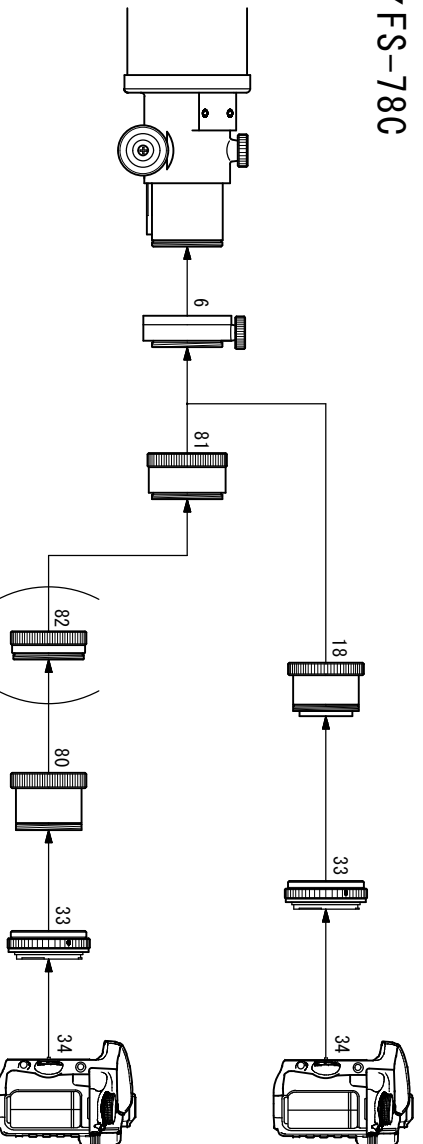

FC-76/FS-78/FS-78C 76D Reducer. 76D Flattener System Chart

▼FC-76/FS-78

▼FS-78C

- | | | | |
|---------------------------------------|------------|----------------------------------|------------|
| 6. GAA (SKY90) | [TKA21200] | 34. DSLR | [TKA18582] |
| 18. 76D Reducer | [TKA18580] | 80. 76D Flattener | [TKA18582] |
| 33. Camera mount DX-S(EOS) [TKA20245] | | 81. Extension Tube (DT) (FS-78C) | [TKP22005] |
| Camera mount DX-60W (Nikon) | | | [TKA20583] |
| | [TKA20246] | 82. SD Ring | |