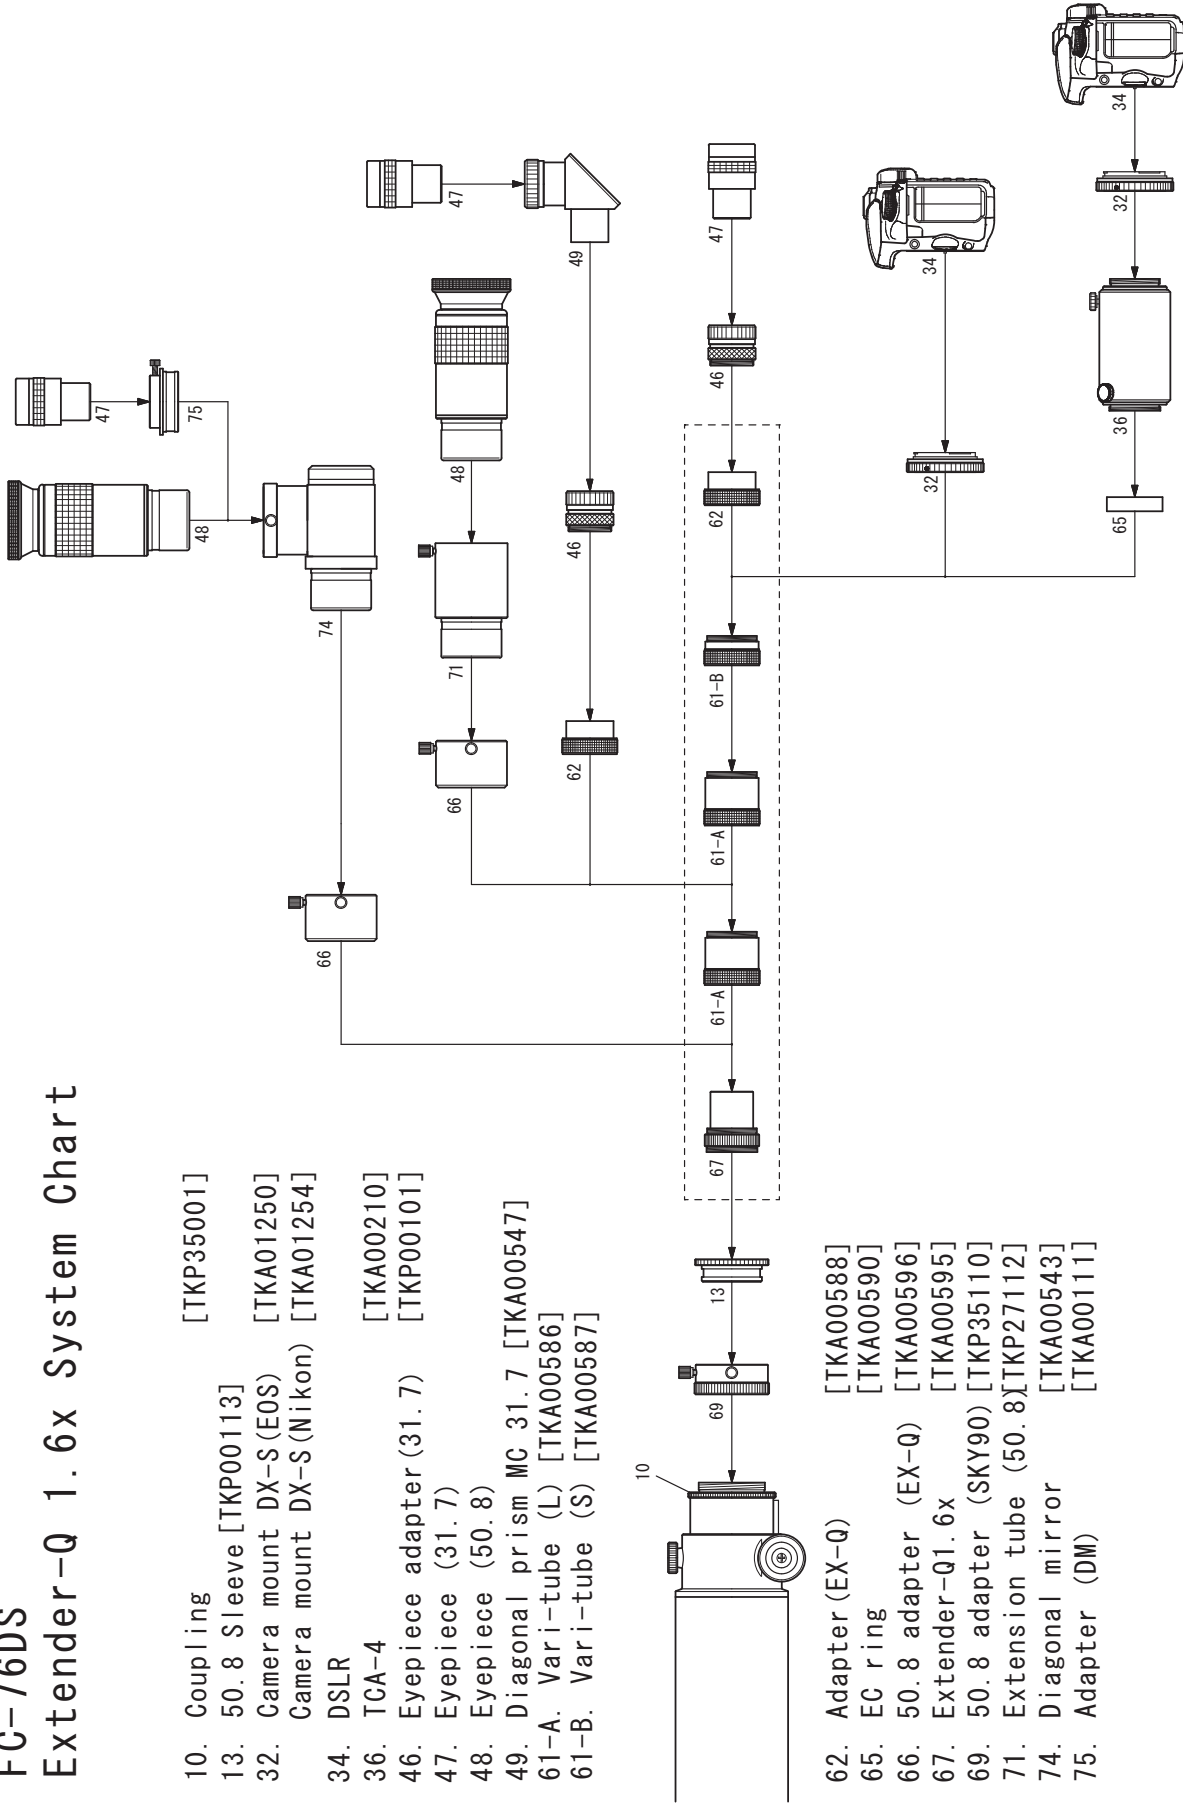

FC-76DS Extender-Q 1.6x System Chart

- 10. Coupling [TKP35001]
- 13. 50.8 Sleeve [TKP00113]
- 32. Camera mount DX-S(EOS) [TKA01250]
Camera mount DX-S(Nikon) [TKA01254]
- 34. DSLR
- 36. TCA-4 [TKA00210]
- 46. Eyepiece adapter (31.7) [TKP00101]
- 47. Eyepiece (31.7)
- 48. Eyepiece (50.8)
- 49. Diagonal prism MC 31.7 [TKA00547]
- 61-A. Vari-tube (L) [TKA00586]
- 61-B. Vari-tube (S) [TKA00587]

- 62. Adapter (EX-Q) [TKA00588]
- 65. EC ring [TKA00590]
- 66. 50.8 adapter (EX-Q) [TKA00596]
- 67. Extender-Q1.6x [TKA00595]
- 69. 50.8 adapter (SKY90) [TKP35110]
- 71. Extension tube (50.8) [TKP27112]
- 74. Diagonal mirror [TKA00543]
- 75. Adapter (DM) [TKA00111]