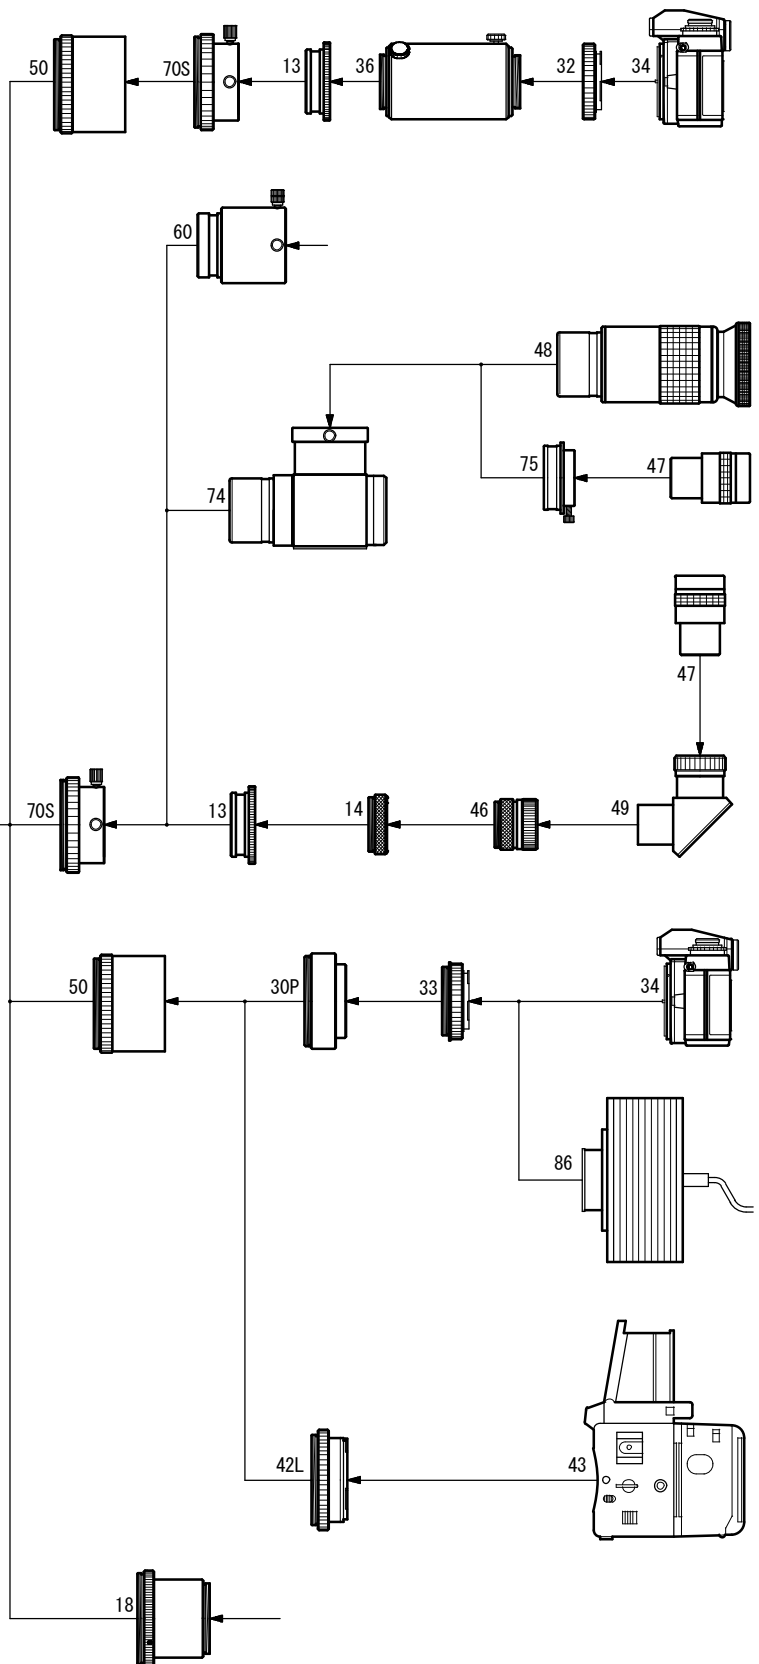

FSQ-85EDX

Photo/Visual System Chart

- 6. CAA [TKA23200]
- 10. Coupling (DT)[TKP37001]
- 13. 50.8 sleeve [TKP00113]
- 14. Coupling (S)[TKP00103]
- 18. Reducer-QE 0.73x[TKA36580]
- 30P. CA35 [TKA23201]
- 32. T-mount
- 33. Wide T-mount
- 34. 35mm SLR/DSLR
- 36. TCA-4 (31.7) [TKA00210]

- 42L. Adapter (M645 camera)
- 43. Mamiya 645 camera
- 46. Ocular adapter (31.7) [TKP00101]
- 47. Ocular (31.7)
- 48. Ocular (50.8)
- 49. Diagonal prism [TKA00541]
- 50. Aux. ring (FB) [TKA23250]
- 60. Extender ED 1.5X [TKA37595]
- 70S. Ocular adapter (50.8) [TKT37110]
- 74. Diagonal mirror [TKA00543]
- 75. Adapter (DM) [TKA00111]
- 86. CCD camera

Note: Some SLR/DSLR cameras cannot be attached