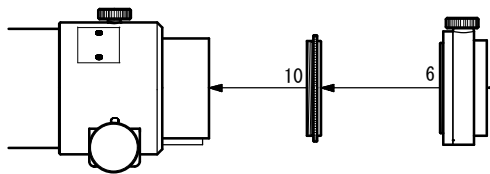

FSQ-85EDX

Photo/Visual System Chart

- 6. CAA [TKA23200]
- 10. Coupling (DT)[TKP37001]
- 13. 50.8 sleeve [TKP00113]
- 14. Coupling (S)[TKP00103]
- 18. Reducer-QE 0.73x[TKA36580]
- 30P. CA35 [TKA23201]
- 32. T-mount
- 33. Wide T-mount
- 34. 35mm SLR/DSLR
- 36. TCA-4 (31.7) [TKA00210]