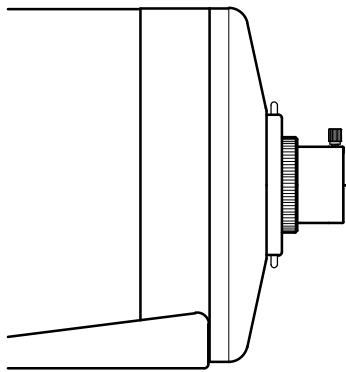

Mewlon-250 Photo/Visual System Chart

- 11. Extension tube (S) [TKP00105]
- 13. 50.8 sleeve [TKP00113]
- 14. Coupling (S) [TKP00103]
- 18. Flattener/Reducer [TKA70581]
- 26. 5-turret [TKA00401]
- 30. Prime focus ring [TKA00206]
- 32. T-mount

- 33. Wide T-mount
- 34. 35mm SLR/DSLR camera
- 35. Prime focus ring (50.8) [TKA00207]
- 36. TCA-4 [TKA00210]
- 46. Ocular adapter (31.7) [TKP00101]
- 47. Ocular (31.7mm)
- 48. Ocular (50.8mm)
- 49. Diagonal prism (31.7mm) [TKA00541]
- 74. Diagonal mirror (50.8mm) [TKA00543]
- 75. Adapter (DM) [TKA00111]
- 90. Twin viewer [TKA00410]