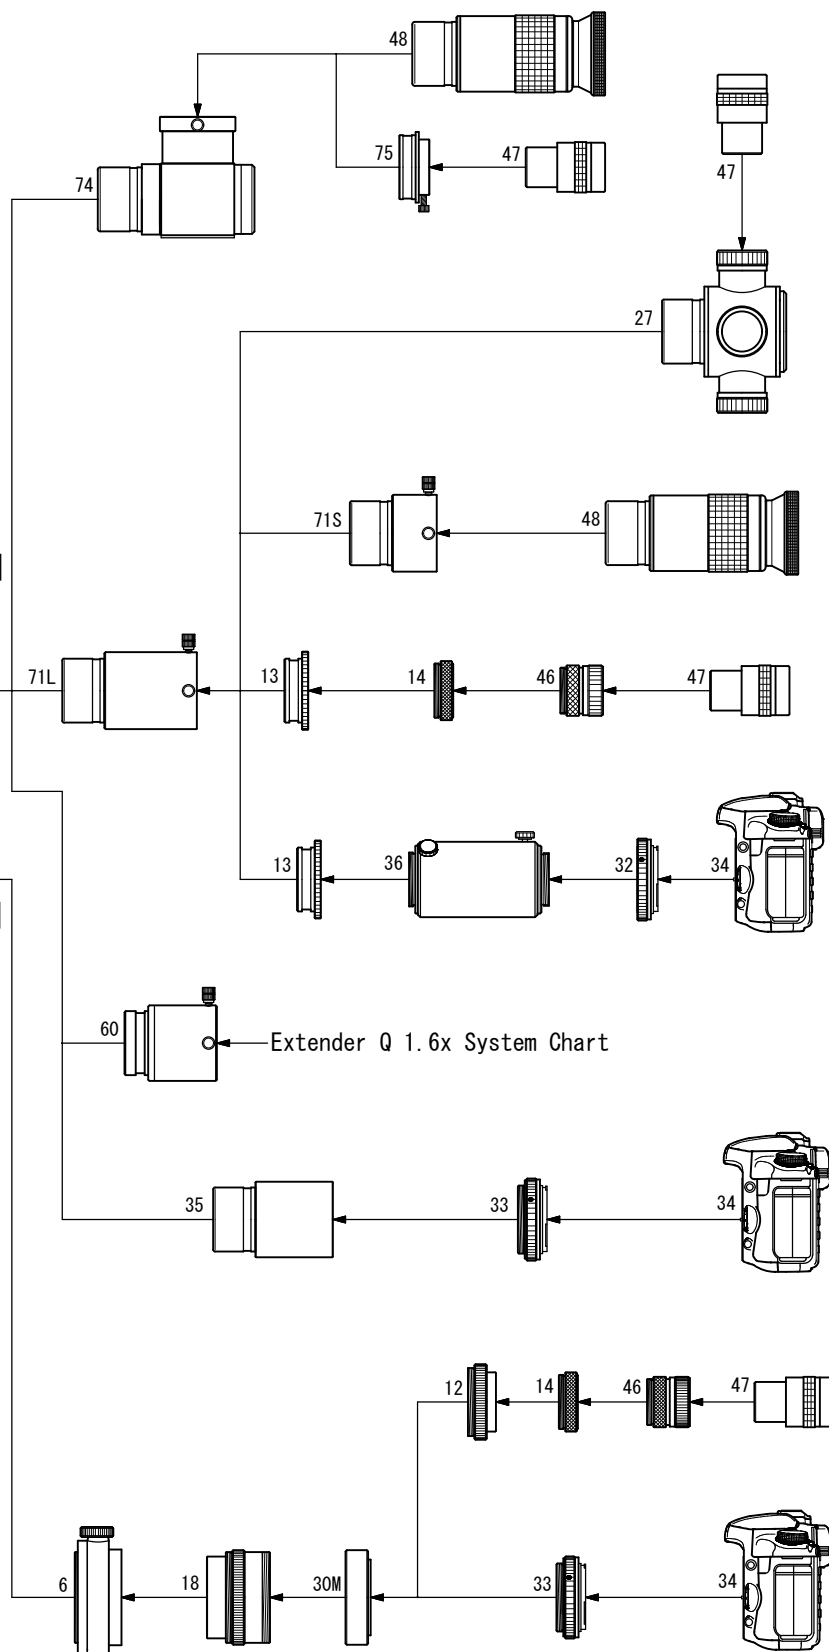

FC-100DL Photo/Visual System Chart

- 6. CAA (TSA-102) [TKA23200]
- 10. F-50.8 AD Ring [TKP19001]
- 12. Visual adapter (CCA-250) [TKP86005]
- 13. 50.8 Sleeve [TKP00113]
- 14. Coupling (S) [TKP00103]
- 18. FC-35 Reducer 0.66x [TKA19580]
- 27. 4-Turret eyepiece holder (31.7D) [TKA00404]
- 30M. CA Ring 102 [TKA23202]
- 32. T-mount DX-S (EOS) [TKA01250]
T-mount DX-S (Nikon) [TKA01254]

- 33. T-mount DX-WR (EOS) [TKA01251]
T-mount DX-WR (Nikon) [TKA01255]
- 34. DSLR
- 35. CA-35 (50.8) [TKA31201]
- 36. TCA-4 [TKA00210]
- 46. Eyepiece adapter (31.7) [TKP00101]
- 47. Eyepiece (31.7)
- 48. Eyepiece (50.8)
- 60. Extender Q1.6x (50.8) [TKA36595]
- 70. Eyepiece adapter 50.8 [TKP27110]
- 71L. Extension tube (L) [TKP31112]
- 71S. 50.8 Extension tube (S) [TKA00105]
- 74. Diagonal mirror (50.8) [TKA00543]
- 75. Adapter (DM) (31.7) [TKA00111]

TAKAHASHI

*Standard accessories included in OTA : No. 70, 71L, 13, 14 & 46

FC-100DL Extender-Q1.6x (50.8) System Chart

- 10. F-50.8 AD Ring [TKP19001]
- 13. 50.8 Sleeve [TKP00113]
- 14. Coupling (S) [TKP00103]
- 27. 4-Turret eyepiece holder (31.7D) [TKA00404]
- 32. T-mount DX-S (EOS) [TKA01250]
T-mount DX-S (Nikon) [TKA01254]
- 33. T-mount DX-WR (EOS) [TKA01251]
T-mount (Nikon) [TKA01255]
- 34. DSLR
- 35. CA-35 (50.8) [TKA31201]
- 36. TCA-4 [TKA00210]
- 46. Eyepiece adapter 31.7 [TKP00101]
- 47. Eyepiece (31.7)
- 48. Eyepiece (50.8)
- 60. Extender Q1.6x (50.8) [TKA36595]
- 70. Eyepiece adapter (50.8) [TKP27110]
- 71L. Extension tube (L) [TKP31112]
- 71S. 50.8 Extension tube (S) [TKA00105]
- 74. Diagonal mirror (50.8) [TKA00543]
- 75. Adapter (DM) (31.7) [TKA00111]