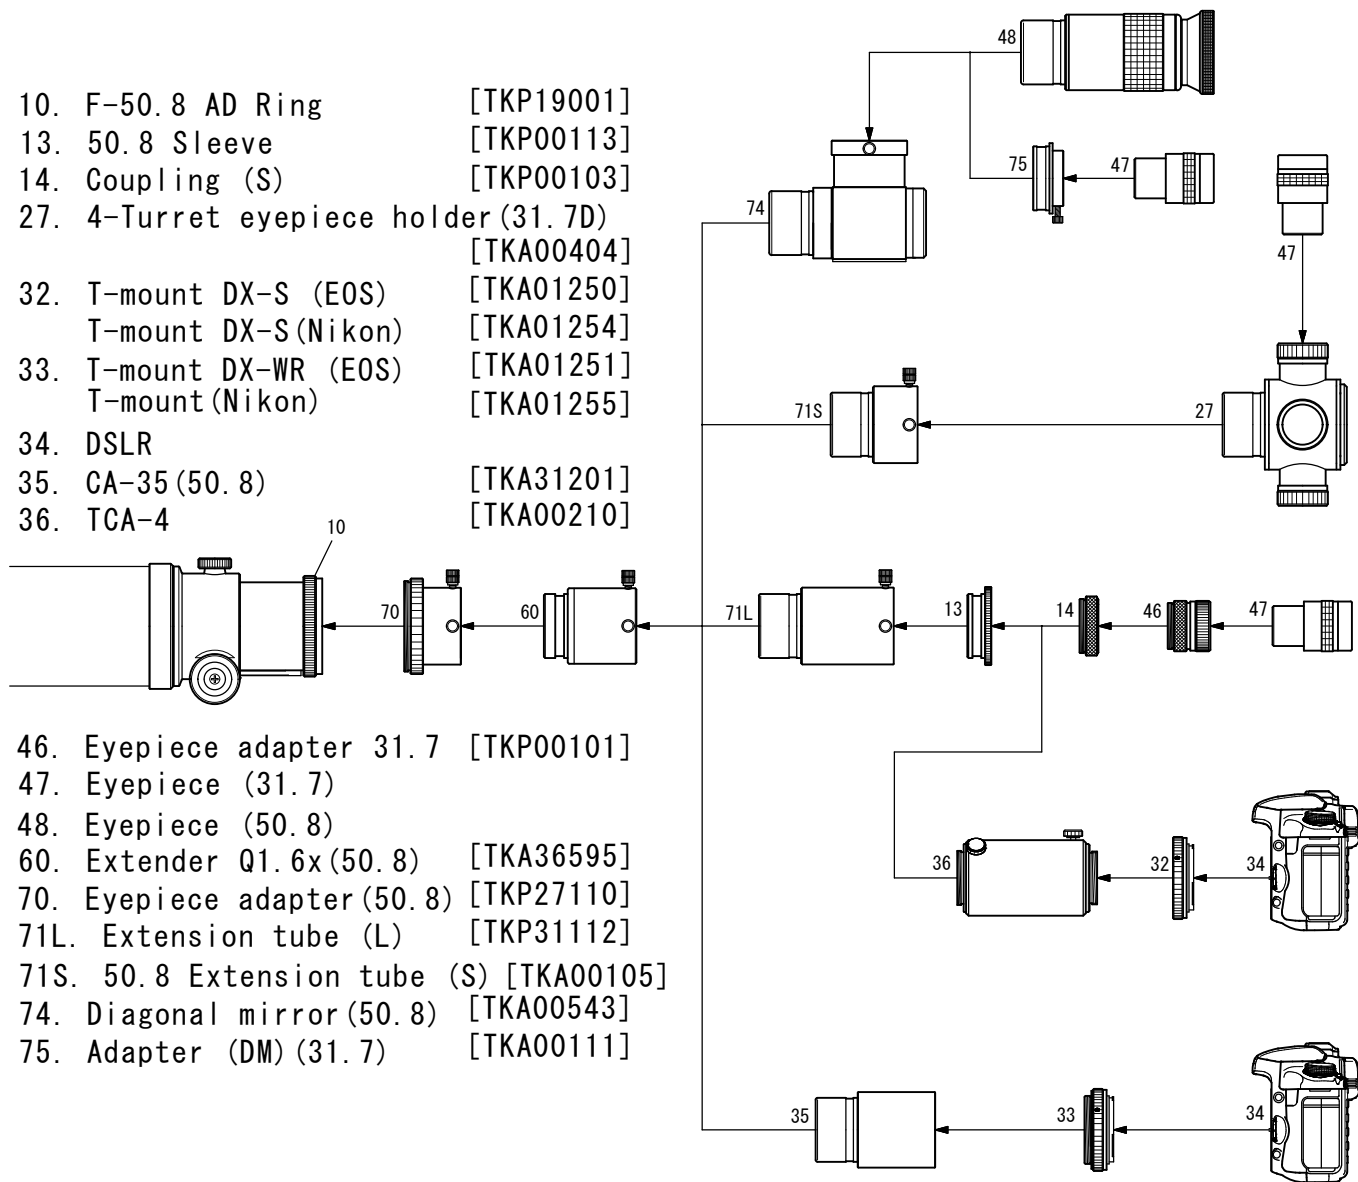

FC-100DL Photo/Visual System Chart

- 6. CAA (TSA-102) [TKA23200]
- 10. F-50.8 AD Ring [TKP19001]
- 12. Visual adapter (CCA-250) [TKP86005]
- 13. 50.8 Sleeve [TKP00113]
- 14. Coupling (S) [TKP00103]
- 18. FC-35 Reducer 0.66x [TKA19580]
- 27. 4-Turret eyepiece holder (31.7D) [TKA00404]
- 30M. CA Ring 102 [TKA23202]
- 32. T-mount DX-S (EOS) [TKA01250]
T-mount DX-S (Nikon) [TKA01254]

- 33. T-mount DX-WR (EOS) [TKA01251]
T-mount DX-WR (Nikon) [TKA01255]
- 34. DSLR
- 35. CA-35 (50.8) [TKA31201]
- 36. TCA-4 [TKA00210]
- 46. Eyepiece adapter (31.7) [TKP00101]
- 47. Eyepiece (31.7)
- 48. Eyepiece (50.8)
- 60. Extender Q1.6x (50.8) [TKA36595]
- 70. Eyepiece adapter 50.8 [TKP27110]
- 71L. Extension tube (L) [TKP31112]
- 71S. 50.8 Extension tube (S) [TKA00105]
- 74. Diagonal mirror (50.8) [TKA00543]
- 75. Adapter (DM) (31.7) [TKA00111]

TAKAHASHI

*Standard accessories included in OTA : No. 70, 71L, 13, 14 & 46

FC-100DL Extender-Q1.6x (50.8) System Chart

- 10. F-50.8 AD Ring [TKP19001]
- 13. 50.8 Sleeve [TKP00113]
- 14. Coupling (S) [TKP00103]
- 27. 4-Turret eyepiece holder (31.7D) [TKA00404]
- 32. T-mount DX-S (EOS) [TKA01250]
T-mount DX-S (Nikon) [TKA01254]
- 33. T-mount DX-WR (EOS) [TKA01251]
T-mount (Nikon) [TKA01255]
- 34. DSLR
- 35. CA-35 (50.8) [TKA31201]
- 36. TCA-4 [TKA00210]
- 46. Eyepiece adapter 31.7 [TKP00101]
- 47. Eyepiece (31.7)
- 48. Eyepiece (50.8)
- 60. Extender Q1.6x (50.8) [TKA36595]
- 70. Eyepiece adapter (50.8) [TKP27110]
- 71L. Extension tube (L) [TKP31112]
- 71S. 50.8 Extension tube (S) [TKA00105]
- 74. Diagonal mirror (50.8) [TKA00543]
- 75. Adapter (DM) (31.7) [TKA00111]