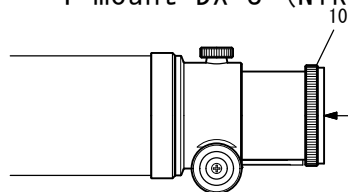

FC-100DL Photo/Visual System Chart

- 6. CAA (TSA-102) [TKA23200]
- 10. F-50.8 AD Ring [TKP19001]
- 12. Visual adapter (CCA-250) [TKP86005]
- 13. 50.8 Sleeve [TKP00113]
- 14. Coupling (S) [TKP00103]
- 18. FC-35 Reducer 0.66x [TKA19580]
- 27. 4-Turret eyepiece holder (31.7D) [TKA00404]
- 30M. CA Ring 102 [TKA23202]
- 32. T-mount DX-S (EOS) [TKA01250]
T-mount DX-S (Nikon) [TKA01254]