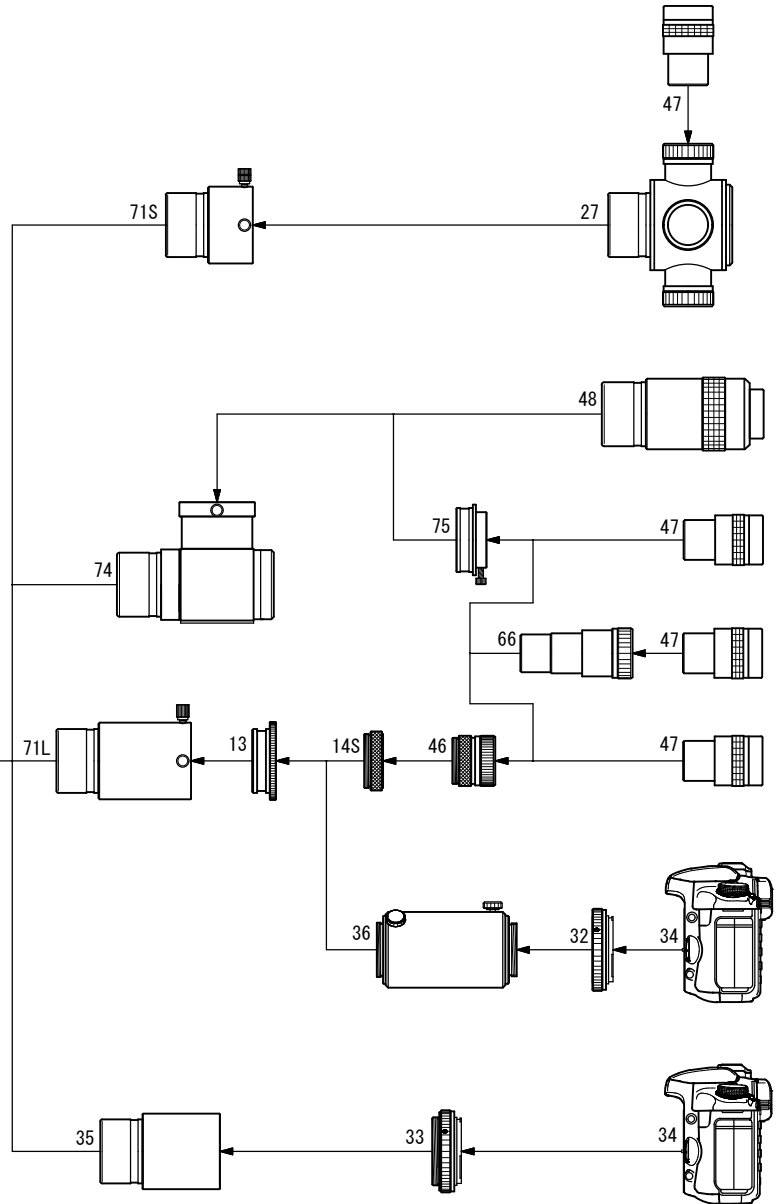

# FOA-60

Extender Q 1.6x(50.8) System Chart

Extender ED 1.5x System Chart

## ▼ Standard Accessories

- 10. F-50.8 AD Ring(FOA-60) [TKP28001]
- 13. 50.8 Sleeve [TKP00113]
- 14S. Coupling (S) [TKP00103]
- 46. 31.7 Eyepiece adapter [TKP00101]
- 69. 50.8 adapter(SKY90) [TKP35110]
- 71L. Extension Tube (50.8) [TKP31112]

## ▼ Optional Accessories

- 27. 4-Turret Eyepiece Holder 31.7D [KA00404]
- 32. T-Mount DX-S(EOS) [TKA01250]
- T-mount DX-S(Nikon) [TKA01254]
- 33G. T-mount DX-WR(EOS) [TKA01251]
- T-mount DX-WR(Nikon) [TKA01255]
- 34. DSLR

- 35. CA-35 (50.8) [TKA31201]
- 36. TCA-4 [TKA00210]
- 47. 31.7 Eyepiece
- 48. 50.8 Eyepiece
- 60. Extender Q 1.6x(50.8) [TKA36595]
- 66. 31.7 2x Barlow Lens [TKA00597]
- 67. Extender ED 1.5x [TKA37595]
- 68. Extender 1.7XR [TKA28595]
- 71S. 50.8 Extension Tube S [TKA00105]
- 74. 50.8 Diagonal Mirror [TKA00543]
- 75. Adapter DM(31.7) [TKA00111]