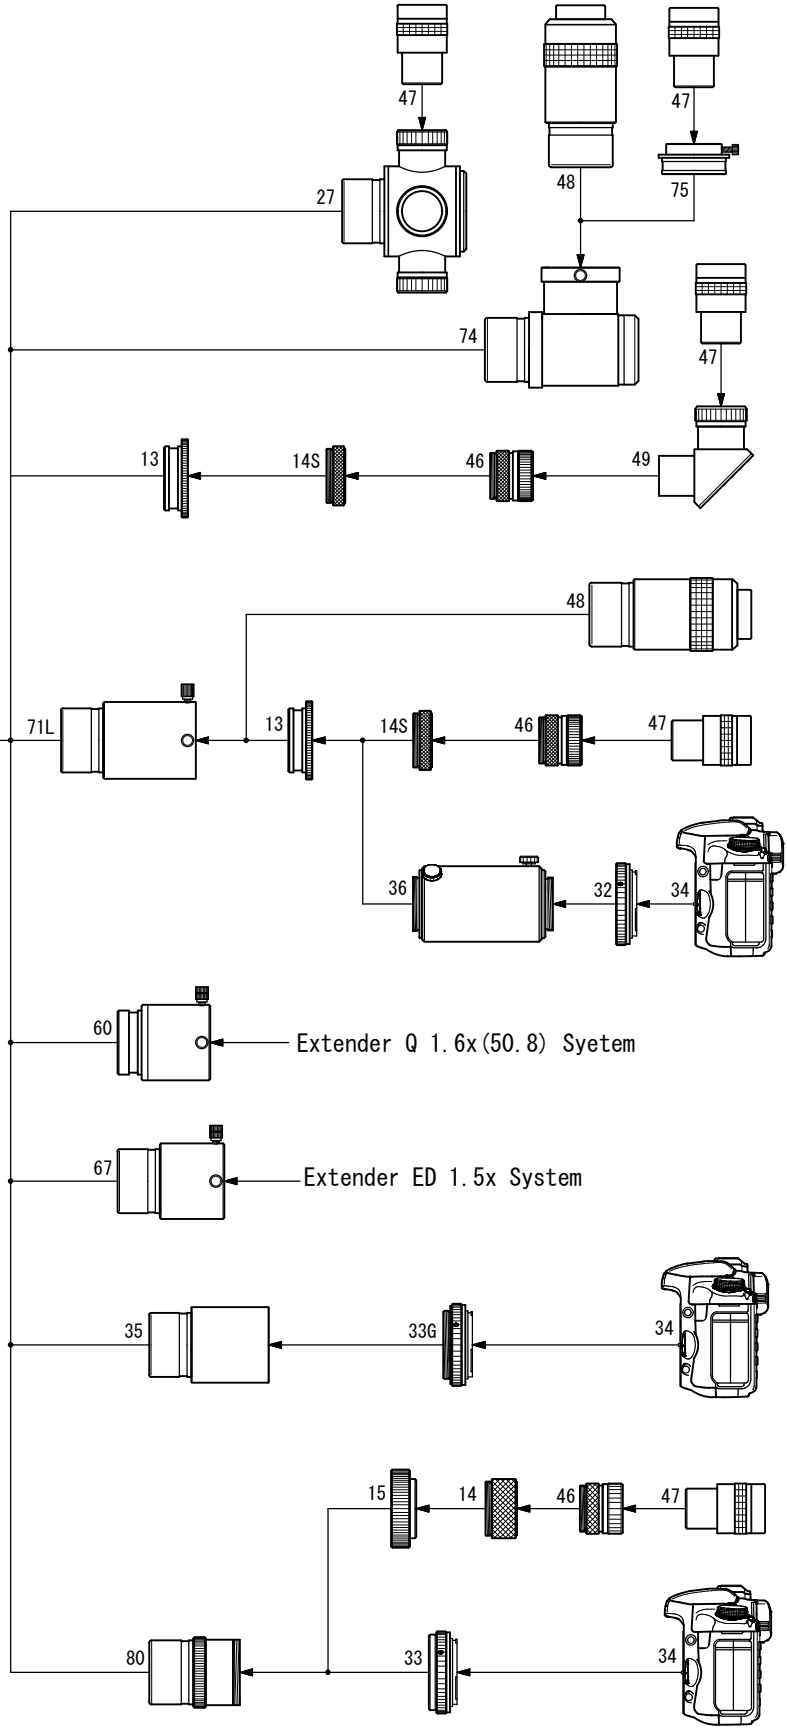

## ▼ Standard Accessories

- 10. F-50.8 AD Ring (FOA-60) [TKP28001]
- 13. 50.8 Sleeve [TKP00113]
- 14S. Coupling (S) [TKP00103]
- 46. 31.7 Eyepiece adapter [TKP00101]
- 69. 50.8 Adapter (SKY90) [TKP35110]
- 71L. Extension Tube (50.8) [TKP31112]

## ▼ Optional Accessories

- 14. Coupling (L) [TKP00104]
- 15. Visual Adapter (FS-60CB) [TKP20005]
- 27. 4-Turret Eyepiece Holder [TKA00404]
- 32. T-Mount DX-S (EOS) [TKA01250]
- T-Mount DX-S (Nikon) [TKA01254]

Extender 1.7xR System

- 33. T-Mount DX-60W (EOS) [TKA20245]
- T-Mount DX-60W (Nikon) [TKA20246]
- 33G. T-Mount DX-WR (EOS) [TKA01251]
- T-Mount DX-WR (Nikon) [TKA01255]

- 34. DSLR
- 35. CA-35 (50.8) [TKA31201]
- 36. TCA-4 [TKA00210]

- 47. 31.7 Eyepiece
- 48. 50.8 Eyepiece
- 49. 31.7 Diagonal Prism [TKA00547]
- 60. Extender Q1.6x (50.8) [TKA36595]
- 67. Extender ED 1.5x [TKA37595]
- 68. Extender 1.7xR [TKA28595]
- 74. 50.8 Diagonal Mirror [TKA00543]
- 75. Adapter (DM) (31.7) [TKA00111]
- 80. Flattener 0.93x (FOA-60) [TKA28582]