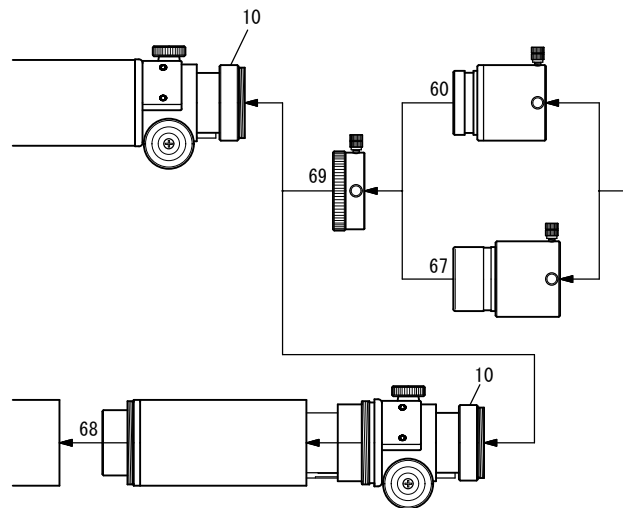

FOA-60

Extender Q 1.6x(50.8) System Chart

Extender ED 1.5x System Chart

▼ Standard Accessories

10. F-50.8 AD Ring(FOA-60) [TKP28001]
13. 50.8 Sleeve [TKP00113]
- 14S. Coupling (S) [TKP00103]
46. 31.7 Eyepiece adapter [TKP00101]
69. 50.8 adapter(SKY90) [TKP35110]
- 71L. Extension Tube (50.8) [TKP31112]

▼ Optional Accessories

27. 4-Turret Eyepiece Holder 31.7D [KA00404]
32. T-Mount DX-S(EOS) [TKA01250]
- T-mount DX-S(Nikon) [TKA01254]
- 33G. T-mount DX-WR(EOS) [TKA01251]
- T-mount DX-WR(Nikon) [TKA01255]
34. DSLR