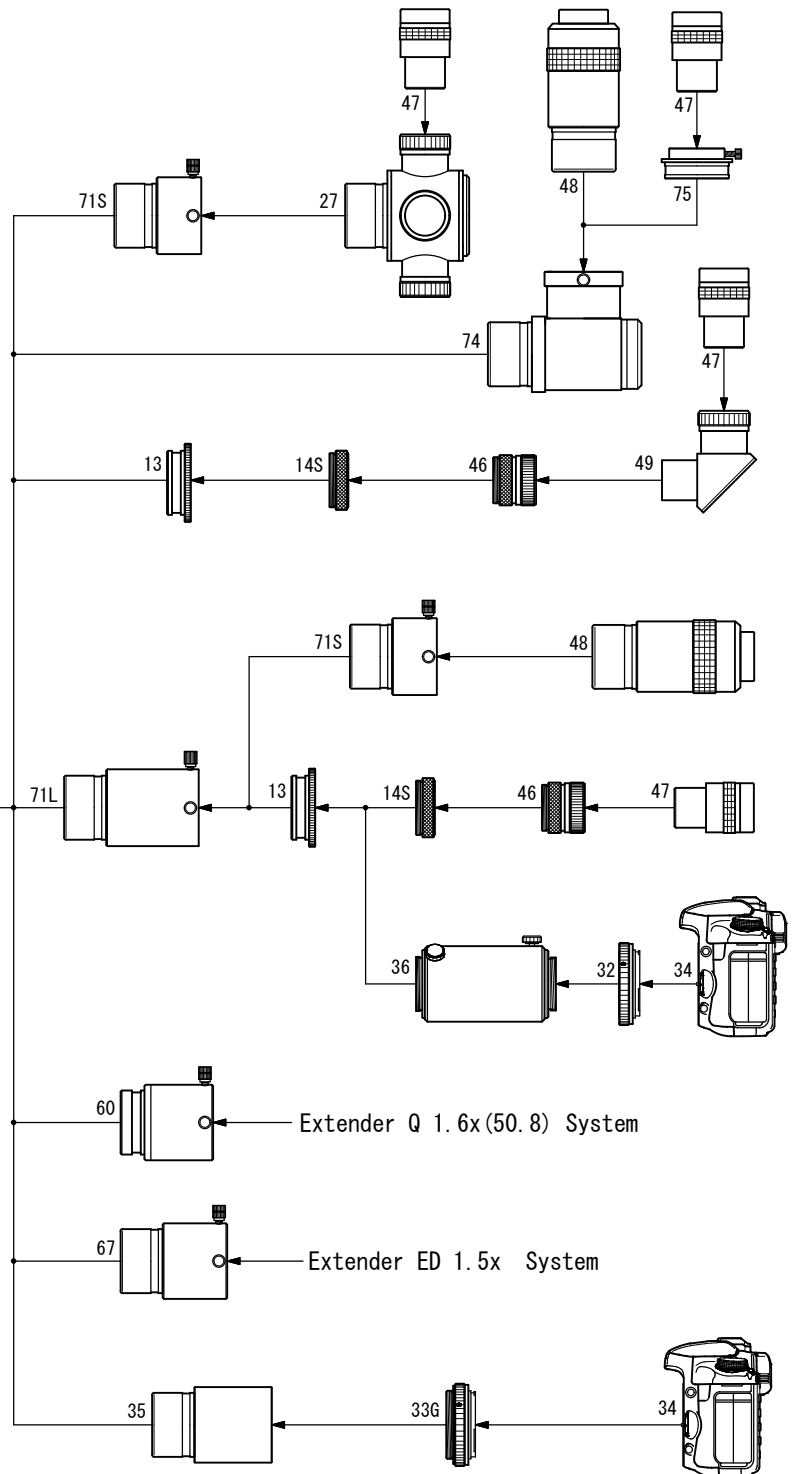

## Extender 1.7XR System Chart

### ▼ Standard Accessories

- 10. F-50.8 AD Ring (FOA-60) [TKP28001]
- 13. 50.8 Sleeve [TKP00113]
- 14S. Coupling (S) [TKP00103]
- 46. 31.7 Eyepiece adapter [TKP00101]
- 69. 50.8 adapter (SKY90) [TKP35110]
- 71L. Extension Tube (50.8) [TKP31112]

- 35. CA-35 (50.8) [TKA31201]
- 36. TCA-4 [TKA00210]
- 47. 31.7 Eyepiece
- 48. 50.8 Eyepiece
- 60. Extender Q 1.6x (50.8) [TKA36595]
- 66. 31.7 2x Barlow Lens [TKA00597]
- 67. Extender ED 1.5x [TKA37595]
- 68. Extender 1.7XR [TKA28595]
- 71S. 50.8 Extension Tube S [TKA00105]
- 74. 50.8 Diagonal Mirror [TKA00543]
- 75. Adapter DM (31.7) [TKA00111]