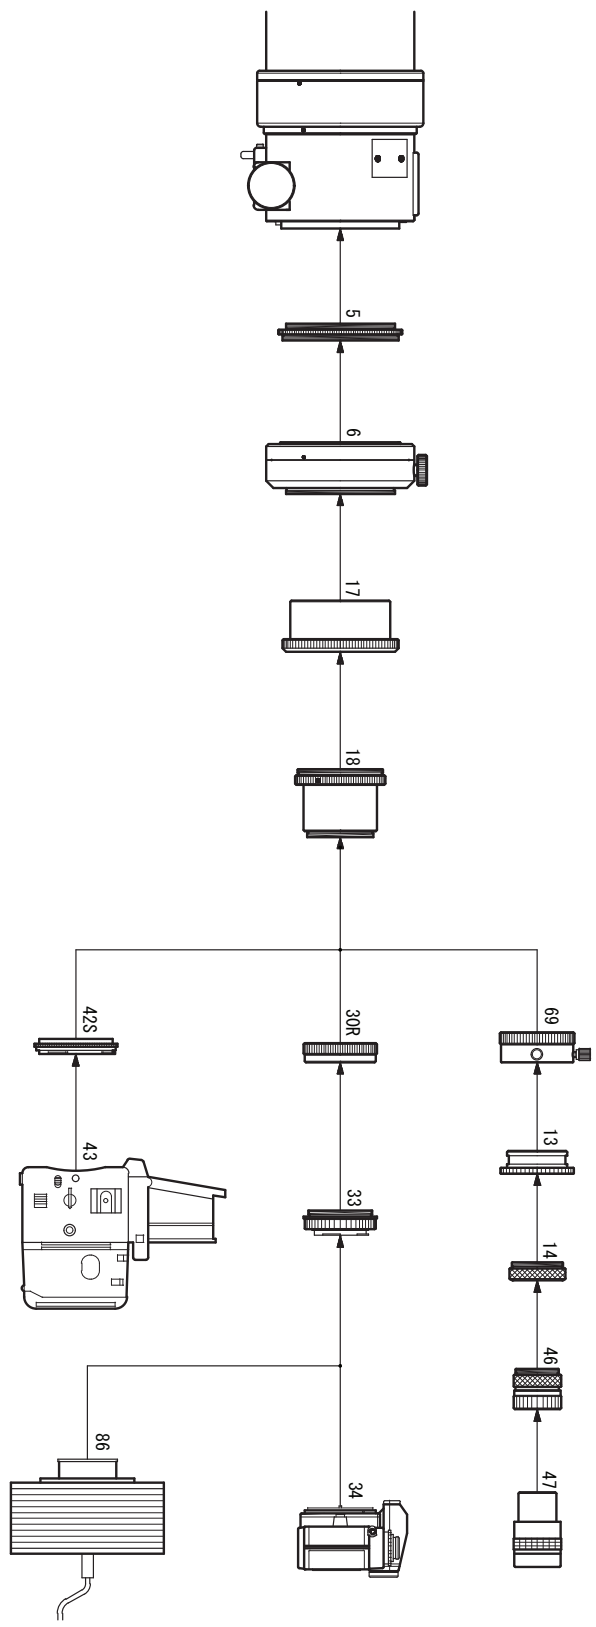

F S Q - 1 0 6 E D X 3 Reducer-QE 0.73x System Chart

- | | | |
|--|---------------------------------|-----------------------------|
| 5. Coupling (CAA) [TKT36001] | 17. RD adapter (CAA) [TKT36002] | 42S. Adapter (Mamiya 645) |
| 6. CAA [TKP30200] | 18. Reducer-QE 0.73x [TKA36580] | 43. Mamiya 645 camera |
| 13. 50.8 sleeve [TKP00113] | 30R. CA-35 (SKY90) [TKA35201] | 47. Ocular (31.7mm) |
| 14. Coupling (S) [TKP00103] | 33. Wide T-mount | 69. 50.8 Adapter [TKP35110] |
| 46. Ocular adapter (31.7mm) [TKP00101] | 34. 35mm SLR/DSLR camera | 86. CCD camera |

(Note) * Some SLR/DSLR cameras cannot be attached
 * No. 43 is a product by Mamiya Digital Imaging Co.
 * Some the release of Mamiya 645 cameras cannot be used