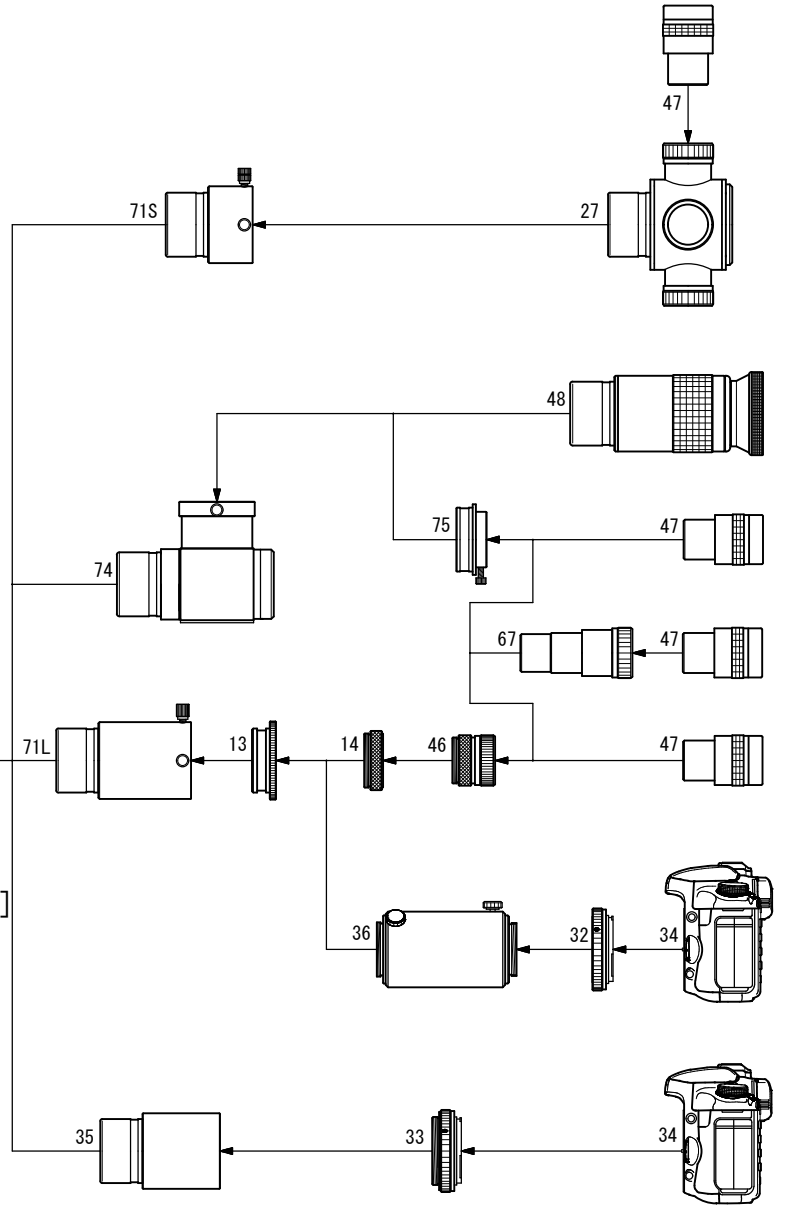

FSQ-106EDX4 Photo/Visual System Chart

- 6A. CAA (CCA-250)
- 8A. Coupling (TW) (CCA-250)
- 8L. Coupling (TW) (FSQ-130ED)
- 12A. Visual adapter (CCA-250)
- 13. 50.8 Sleeve
- 14. Coupling (S)
- 18C. Reducer CR 0.73x
- 18M. F3 Reducer 0.6x
- 18L. 645 Reducer QE0.72x
- 27. 4-Turret eyepiece holder (31.7D)
- 30R. CA-35 (SKY90)
- 32. T-mount
- 33. Wide T-mount

- [TKP86200]
- [TKP86003]
- [TKP38003]
- [TKP86005]
- [TKP00113]
- [TKP00103]
- [TKA82580]
- [TKA38581]
- [TKA36580L]
- [TKA00404]
- [TKA35201]

- 34. 35mm SLR/DSLR camera
- 36. TCA-4 [TKA00210]
- 46. Ocular adapter (31.7mm) [TKP00101]
- 47. Ocular (31.7mm)
- 48. Ocular (50.8mm)
- 49. Diagonal prism (31.7mm) [TKA00547]
- 60. Extender QE 1.6x(50.8) [TKA36595]
- 70S. Eyepiece holder (50.8) [TKP27110S]
- 71L. 50.8 Extension tube (L) [TKP31112]
- 71S. 50.8 Extension tube (S) [TKA00105]
- 74. Diagonal mirror (50.8) [TKA00543]
- 75. Adapter (DM) (31.7) [TKA00111]
- 81S. Aux ring (S) (FSQ-130ED) [TKA38205]
- 82. 645 RD adapter [TKA36581]

TAKAHASHI

Standard accessories included in OTA: No. 82, 6A, 81S, 8A, 12A, 14, 46 & 8L

FSQ-106EDX4 Extender Q1.6x(50.8) System Chart

- 8L. Coupling (TW) (FSQ-130ED) [TKP38003]
- 13. 50.8 Sleeve [TKP00113]
- 14. Coupling (S) [TKP00103]
- 27. 4-turret eyepiece holder [TKA00404]
- 32. T-mount DX-S (EOS) [TKA01250]
- T-mount DX-S (Nikon) [TKA01254]
- 33. T-mount DX-WR (EOS) [TKA01251]
- T-mount DX-WR (Nikon) [TKA01255]
- 34. 35mm SLR/DSLR
- 35. CA-35 (50.8) [TKA31201]
- 36. TCA-4 [TKA00210]
- 46. Eyepiece adapter (31.7mm) [TKP00101]
- 47. Eyepiece (31.7mm)
- 48. Eyepiece (50.8mm)
- 60. Extender Q-1.6x (50.8) [TKA36595]
- 67. 2x barlow (31.7) [TKA00597]

- 70S. Eyepiece adapter (S) [TKP27110S]
- 71S. 50.8 Extension tube (S) [TKA00105]
- 71L. 50.8 Extension tube (L) [TKP31112]
- 74. Diagonal mirror (50.8) [TKA00543]
- 75. Adapter (DM) [TKA00111]
- 82. 645RD adapter [TKA36581]