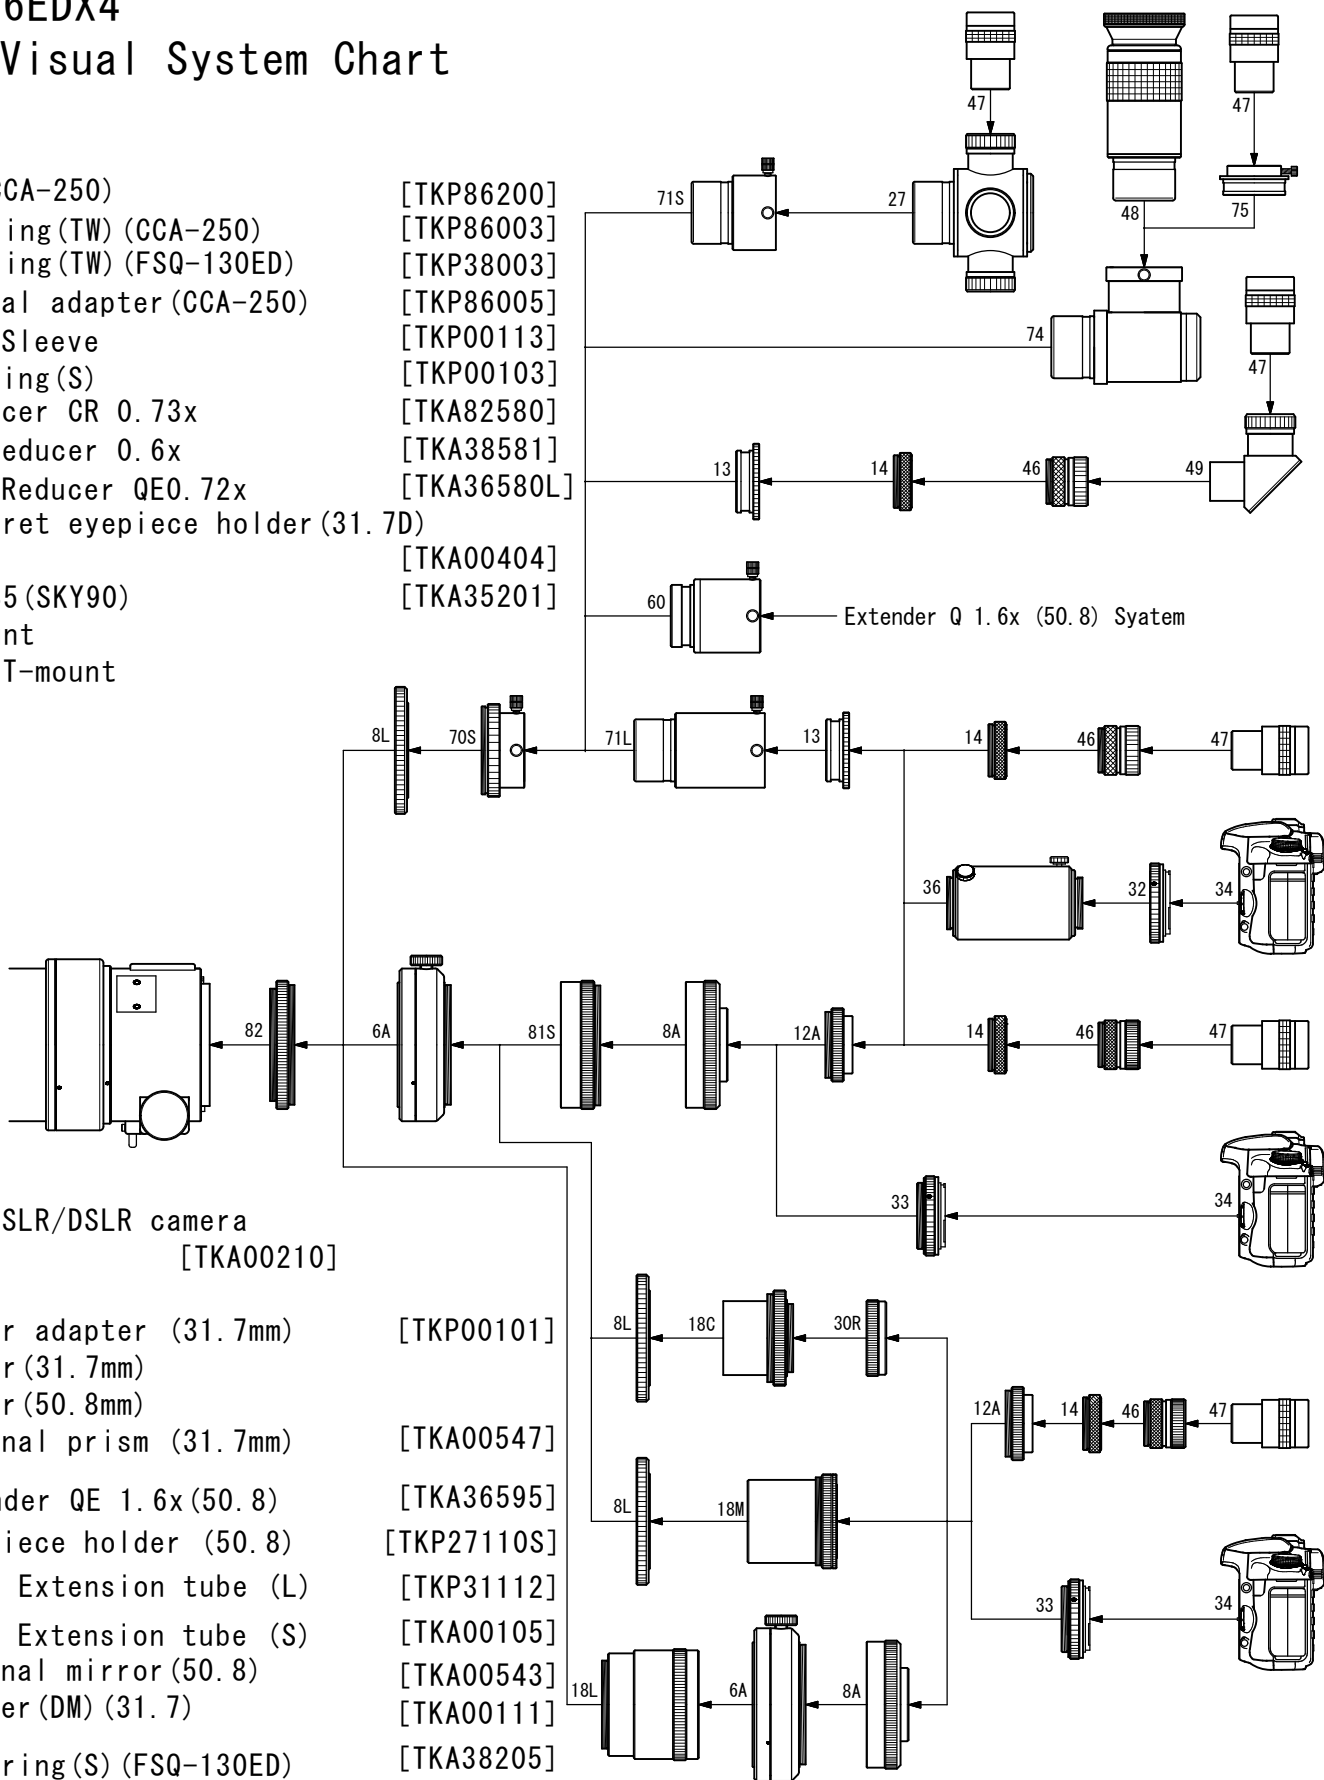

FSQ-106EDX4 Photo/Visual System Chart

- 6A. CAA (CCA-250)
- 8A. Coupling (TW) (CCA-250)
- 8L. Coupling (TW) (FSQ-130ED)
- 12A. Visual adapter (CCA-250)
- 13. 50.8 Sleeve
- 14. Coupling (S)
- 18C. Reducer CR 0.73x
- 18M. F3 Reducer 0.6x
- 18L. 645 Reducer QE0.72x
- 27. 4-Turret eyepiece holder (31.7D)
- 30R. CA-35 (SKY90)
- 32. T-mount
- 33. Wide T-mount

- [TKP86200]
- [TKP86003]
- [TKP38003]
- [TKP86005]
- [TKP00113]
- [TKP00103]
- [TKA82580]
- [TKA38581]
- [TKA36580L]
- [TKA00404]
- [TKA35201]

- 34. 35mm SLR/DSLR camera
- 36. TCA-4 [TKA00210]
- 46. Ocular adapter (31.7mm) [TKP00101]
- 47. Ocular (31.7mm)
- 48. Ocular (50.8mm)
- 49. Diagonal prism (31.7mm) [TKA00547]
- 60. Extender QE 1.6x(50.8) [TKA36595]
- 70S. Eyepiece holder (50.8) [TKP27110S]
- 71L. 50.8 Extension tube (L) [TKP31112]
- 71S. 50.8 Extension tube (S) [TKA00105]
- 74. Diagonal mirror (50.8) [TKA00543]
- 75. Adapter (DM) (31.7) [TKA00111]
- 81S. Aux ring (S) (FSQ-130ED) [TKA38205]
- 82. 645 RD adapter [TKA36581]

TAKAHASHI

Standard accessories included in OTA: No. 82, 6A, 81S, 8A, 12A, 14, 46 & 8L

FSQ-106EDX4 Extender Q1.6x(50.8) System Chart

- 8L. Coupling (TW) (FSQ-130ED) [TKP38003]
- 13. 50.8 Sleeve [TKP00113]
- 14. Coupling (S) [TKP00103]
- 27. 4-turret eyepiece holder [TKA00404]
- 32. T-mount DX-S (EOS) [TKA01250]
- T-mount DX-S (Nikon) [TKA01254]
- 33. T-mount DX-WR (EOS) [TKA01251]
- T-mount DX-WR (Nikon) [TKA01255]
- 34. 35mm SLR/DSLR
- 35. CA-35 (50.8) [TKA31201]
- 36. TCA-4 [TKA00210]
- 46. Eyepiece adapter (31.7mm) [TKP00101]
- 47. Eyepiece (31.7mm)
- 48. Eyepiece (50.8mm)
- 60. Extender Q-1.6x (50.8) [TKA36595]
- 67. 2x barlow (31.7) [TKA00597]

- 70S. Eyepiece adapter (S) [TKP27110S]
- 71S. 50.8 Extension tube (S) [TKA00105]
- 71L. 50.8 Extension tube (L) [TKP31112]
- 74. Diagonal mirror (50.8) [TKA00543]
- 75. Adapter (DM) [TKA00111]
- 82. 645RD adapter [TKA36581]