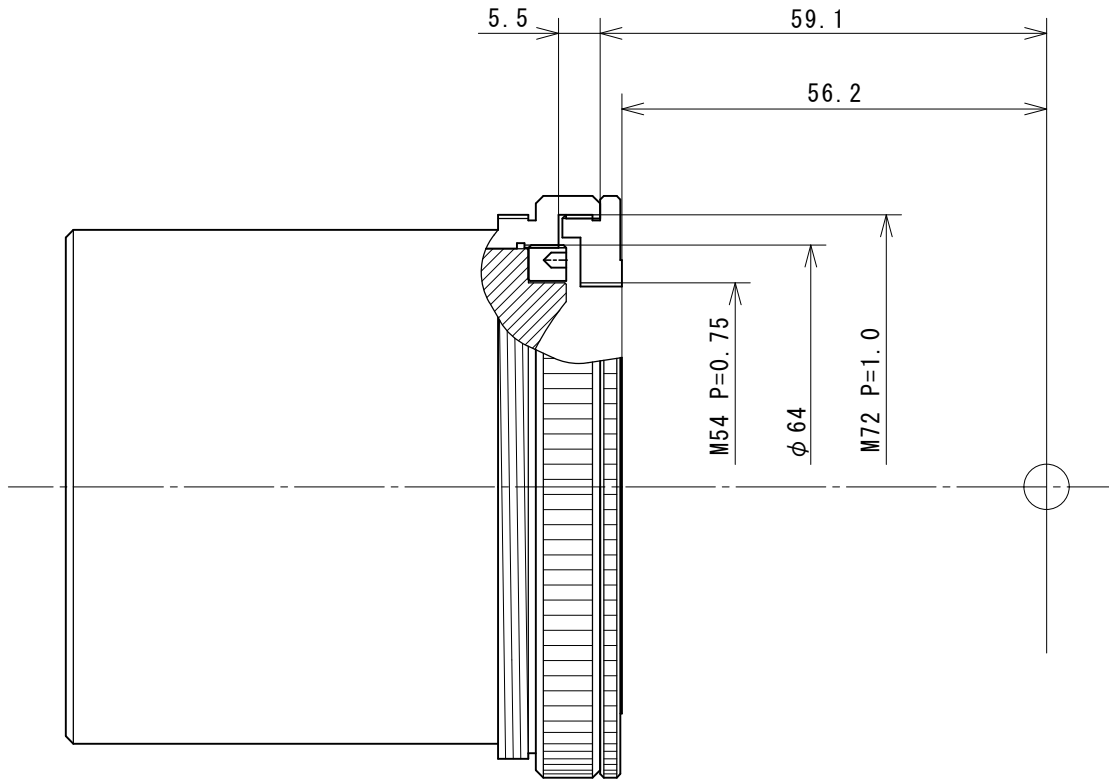

F3 Reducer 0.6x Backfocus

TAKAHASHI