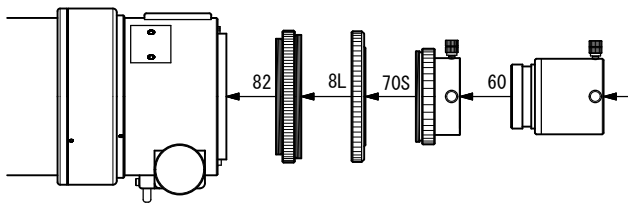

FSQ-106EDX4 Extender Q1.6x(50.8) System Chart

- 8L. Coupling (TW) (FSQ-130ED) [TKP38003]
13. 50.8 Sleeve [TKP00113]
14. Coupling (S) [TKP00103]
27. 4-turret eyepiece holder [TKA00404]
32. T-mount DX-S (EOS) [TKA01250]
- T-mount DX-S (Nikon) [TKA01254]
33. T-mount DX-WR (EOS) [TKA01251]
- T-mount DX-WR (Nikon) [TKA01255]
34. 35mm SLR/DSLR
35. CA-35 (50.8) [TKA31201]
36. TCA-4 [TKA00210]
46. Eyepiece adapter (31.7mm) [TKP00101]
47. Eyepiece (31.7mm)
48. Eyepiece (50.8mm)
60. Extender Q-1.6x (50.8) [TKA36595]
67. 2x barlow (31.7) [TKA00597]