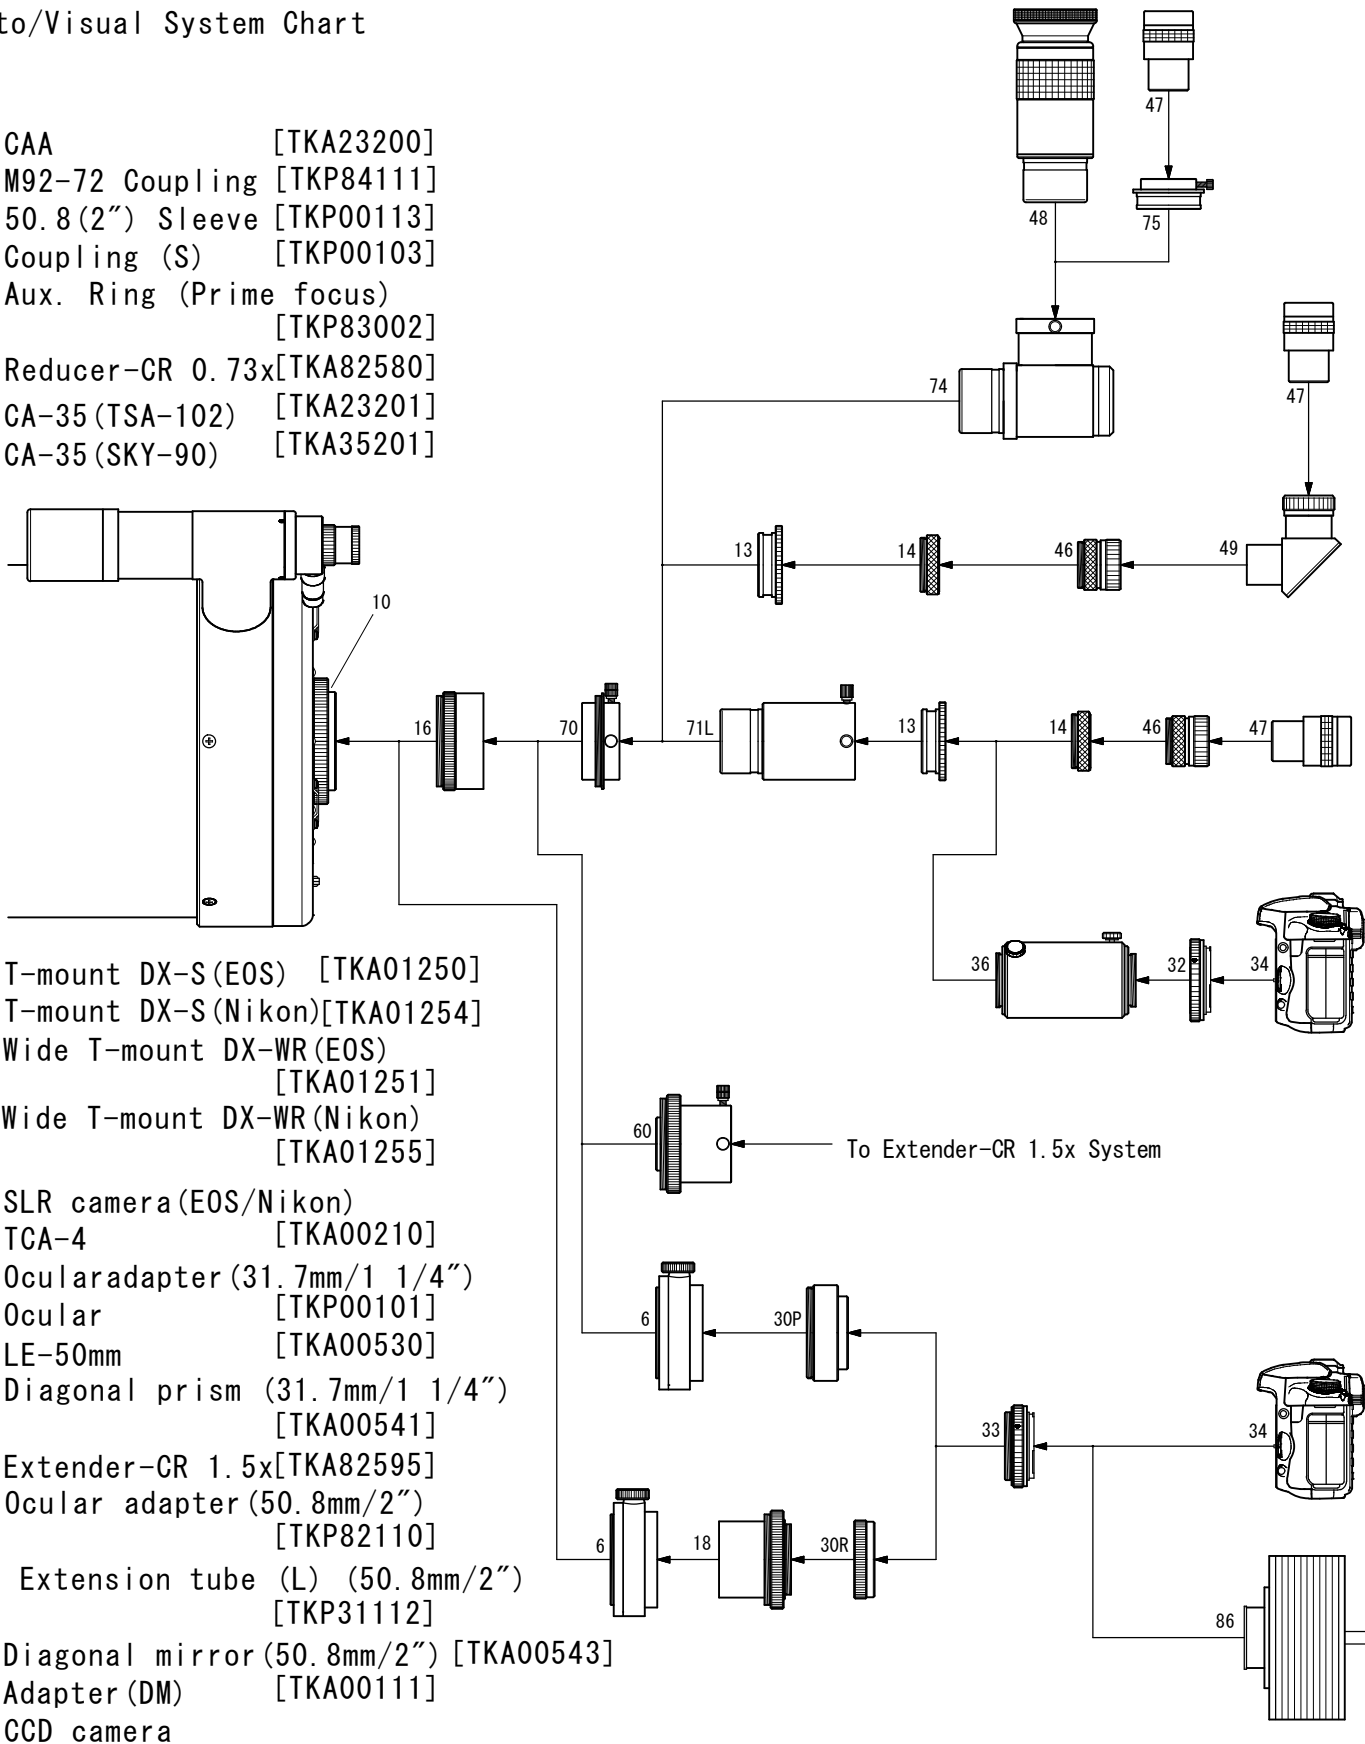

Mewlon—250CRS

Photo/Visual System Chart

- 6. CAA [TKA23200]
- 10. M92-72 Coupling [TKP84111]
- 13. 50.8(2") Sleeve [TKP00113]
- 14. Coupling (S) [TKP00103]
- 16. Aux. Ring (Prime focus) [TKP83002]
- 18. Reducer-CR 0.73x [TKA82580]
- 30P. CA-35 (TSA-102) [TKA23201]
- 30R. CA-35 (SKY-90) [TKA35201]

- 32. T-mount DX-S (EOS) [TKA01250]
T-mount DX-S (Nikon) [TKA01254]
- 33. Wide T-mount DX-WR (EOS) [TKA01251]
Wide T-mount DX-WR (Nikon) [TKA01255]

- 34. SLR camera (EOS/Nikon)
- 36. TCA-4 [TKA00210]
- 46. Ocular adapter (31.7mm/1 1/4")
- 47. Ocular [TKP00101]
- 48. LE-50mm [TKA00530]
- 49. Diagonal prism (31.7mm/1 1/4") [TKA00541]
- 60. Extender-CR 1.5x [TKA82595]
- 70. Ocular adapter (50.8mm/2") [TKP82110]
- 71L. Extension tube (L) (50.8mm/2") [TKP31112]

- 74. Diagonal mirror (50.8mm/2") [TKA00543]
- 75. Adapter (DM) [TKA00111]
- 86. CCD camera