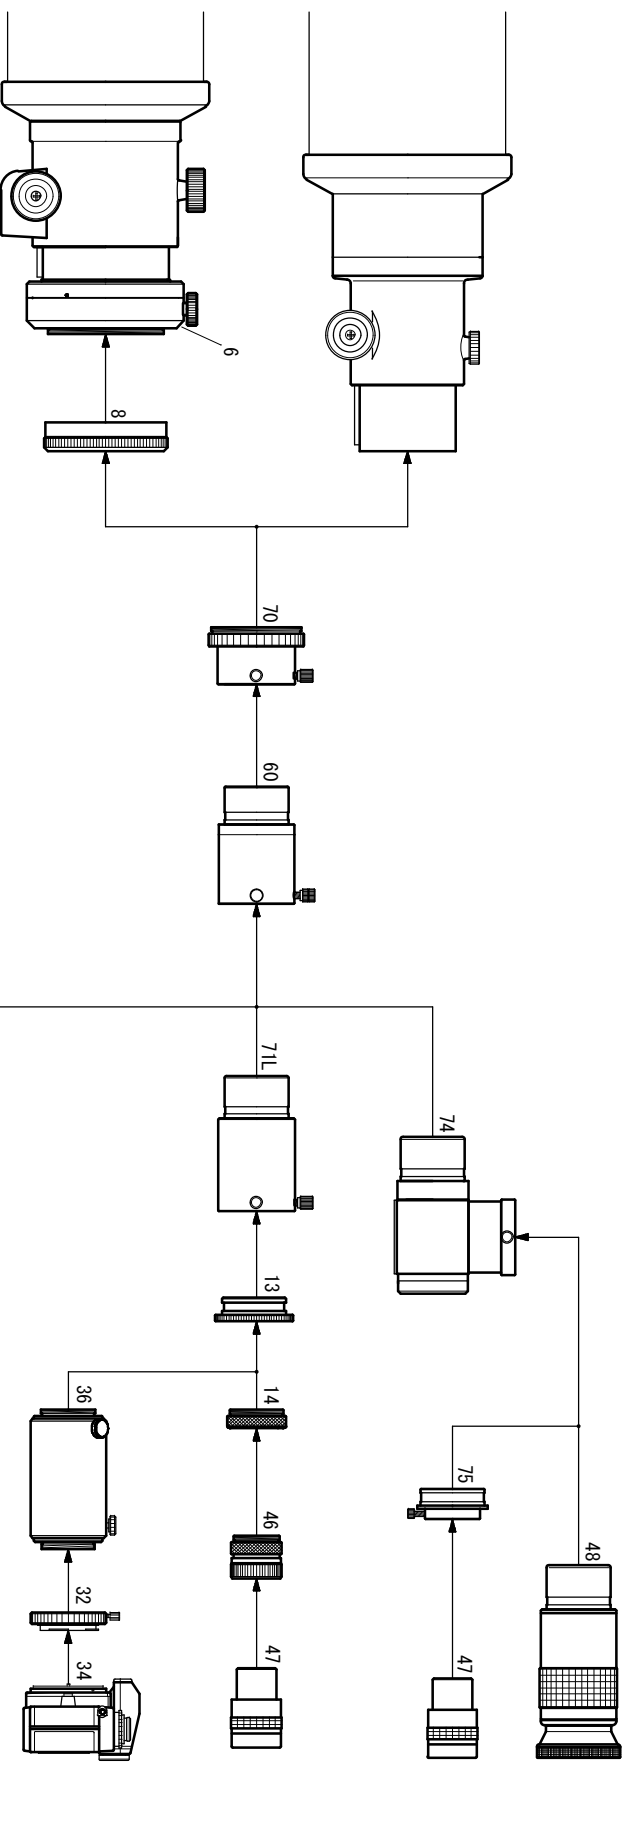

# TOA-130S / 130F

## Extender-T0A 1.6x System Chart

6. GAA [TKP30200]
8. Coupling (TW) [TKP31003]
13. 50.8 sleeve [TKP00113]
14. Coupling (S) [TKP00103]
32. T-mount
33. Wide T-mount
34. 35mm SLR/DSLR camera
35. CA-35 (50.8) [TKA31201]
36. TCA-4 [TKA00210]
46. Ocular adapter (31.7) [TKP00101]

47. Ocular (31.7mm)
48. Ocular (50.8mm)
60. Extender-T0A106X [TKA31595]
70. Ocular adapter (50.8) [TKP27110]
- 71L. Extension tube (L) [TKP31112]
74. Diagonal mirror [TKA00543]
75. Adapter (DM) [TKA00111]
86. CCD camera