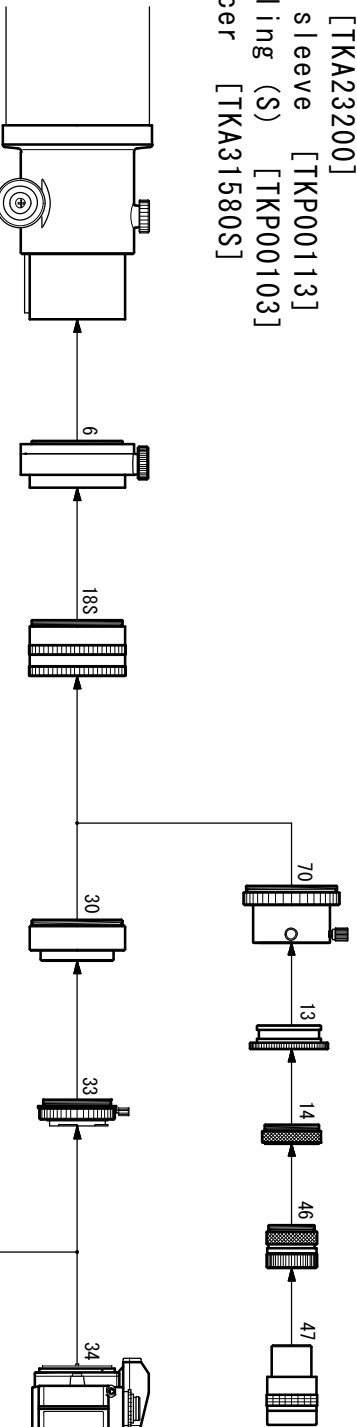

T S A — 1 0 2 N / S Reducer System Chart

- 6. CAA [TKA23200]
- 13. 50.8 sleeve [TKP00113]
- 14. Coupling (S) [TKP00103]
- 18S. Reducer [TKA31580S]

- 30. CA-35 [TKA23201]
- 33. Wide T-mount
- 34. 35mm SLR/DSLR camera
- 46. Ocular adapter (31.7) [TKP00101]
- 47. Ocular (31.7)
- 70. Ocular adapter (50.8) [TKP27110]
- 86. CCD camera

(Note: Some 35mm SLR/DSLR cameras may not be attached)