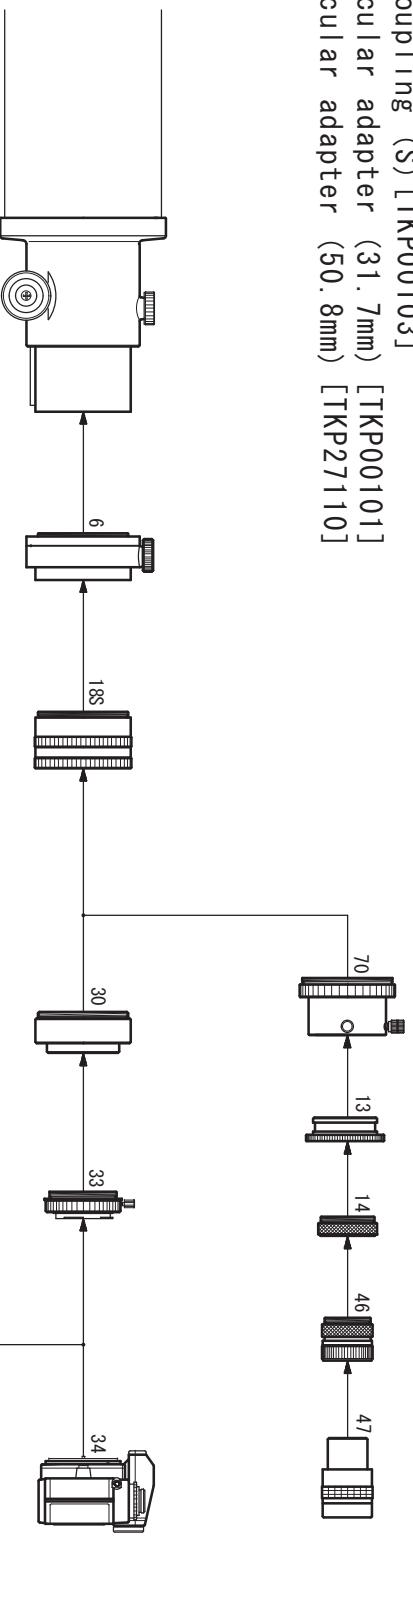

TSA-120 Reducer System Chart

- 13. 50. 8 sleeve [TKP00113]
- 14. Coupling (S) [TKP00103]
- 46. Ocular adapter (31. 7mm) [TKP00101]
- 70. Ocular adapter (50. 8mm) [TKP27110]

- 6. GAA (TSA-102) [TKA23200]
- 18S. Reducer set [TKA31580S]
- 30. GA-35 [TKA23201]
- 33. Wide T-mount
- 34. 35mm SLR/DSLR camera
- 47. Ocular (31. 7mm)
- 86. GCD camera