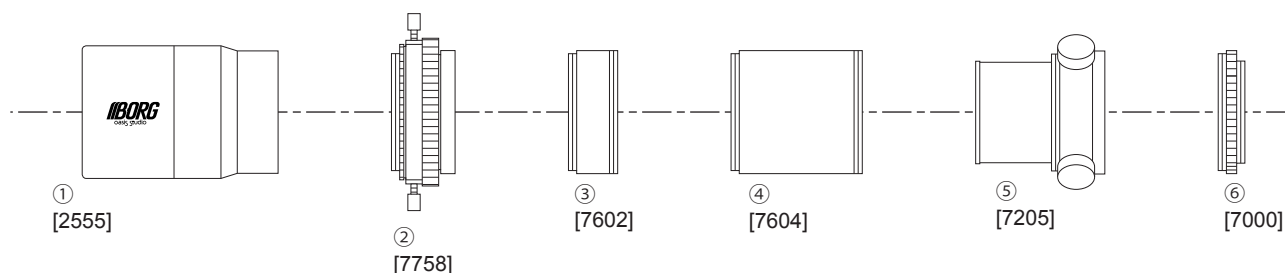

55FL Telephoto Lens Set [6255] System Diagram

Focus distance : 3m to infinity

- <parts included>
- ① [2555] 55FL objective assembly
 - ② [7758] M57 helical focuser DX
 - ③ [7602] M57 extension tube S
 - ④ [7604] M57/60 extension tube L
 - ⑤ [7205] M57 drawtube
 - ⑥ [7000] camera mount adapter

※Parts shown below are sold separately