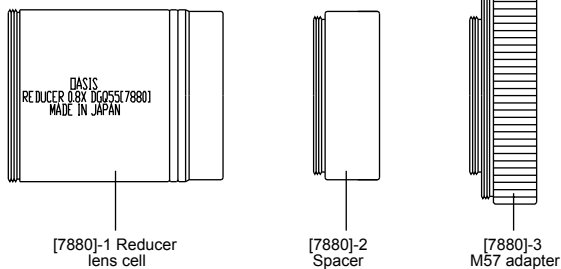

Super Reducer 0.8x DGQ [7880] System Diagram

[7880] Super reducer 0.8x DGQ Components

Filter Attachment