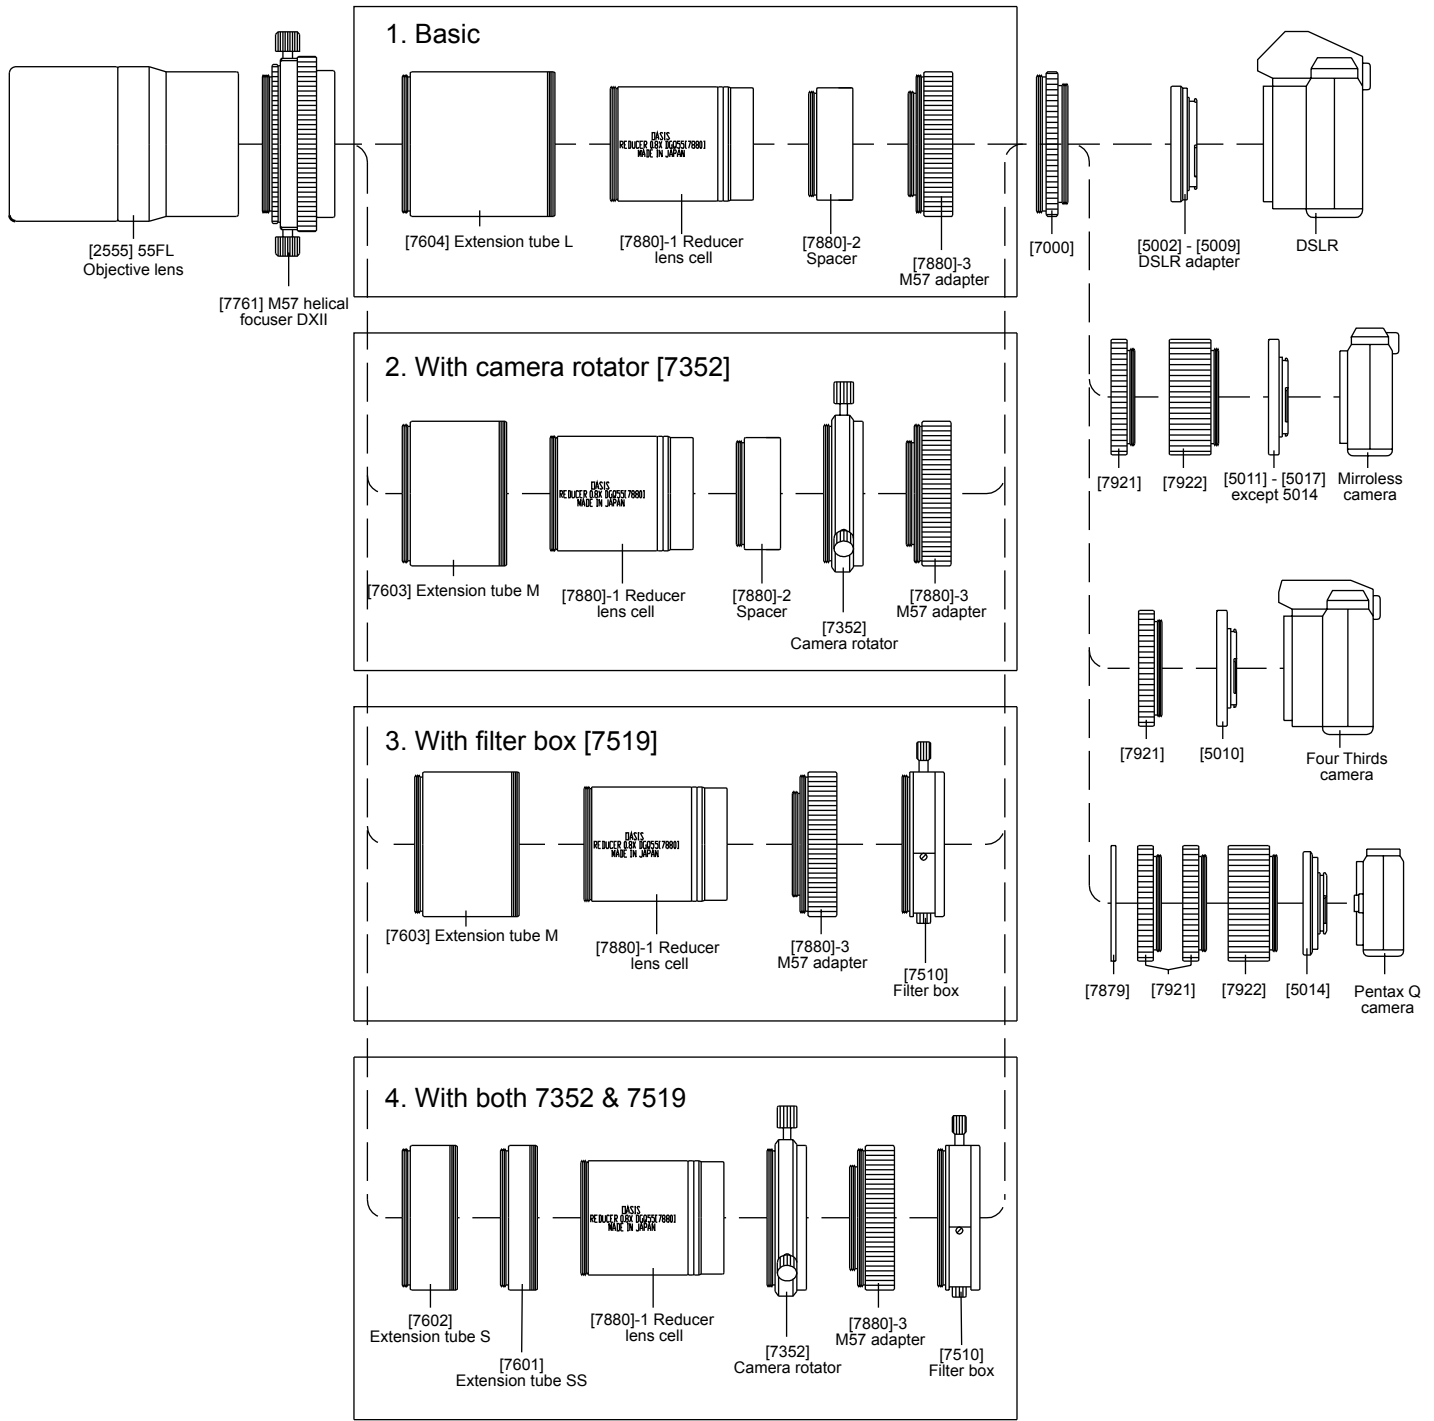

Super Reducer 0.8x DGQ [7880] System Diagram

[7880] Super reducer 0.8x DGQ Components

Filter Attachment