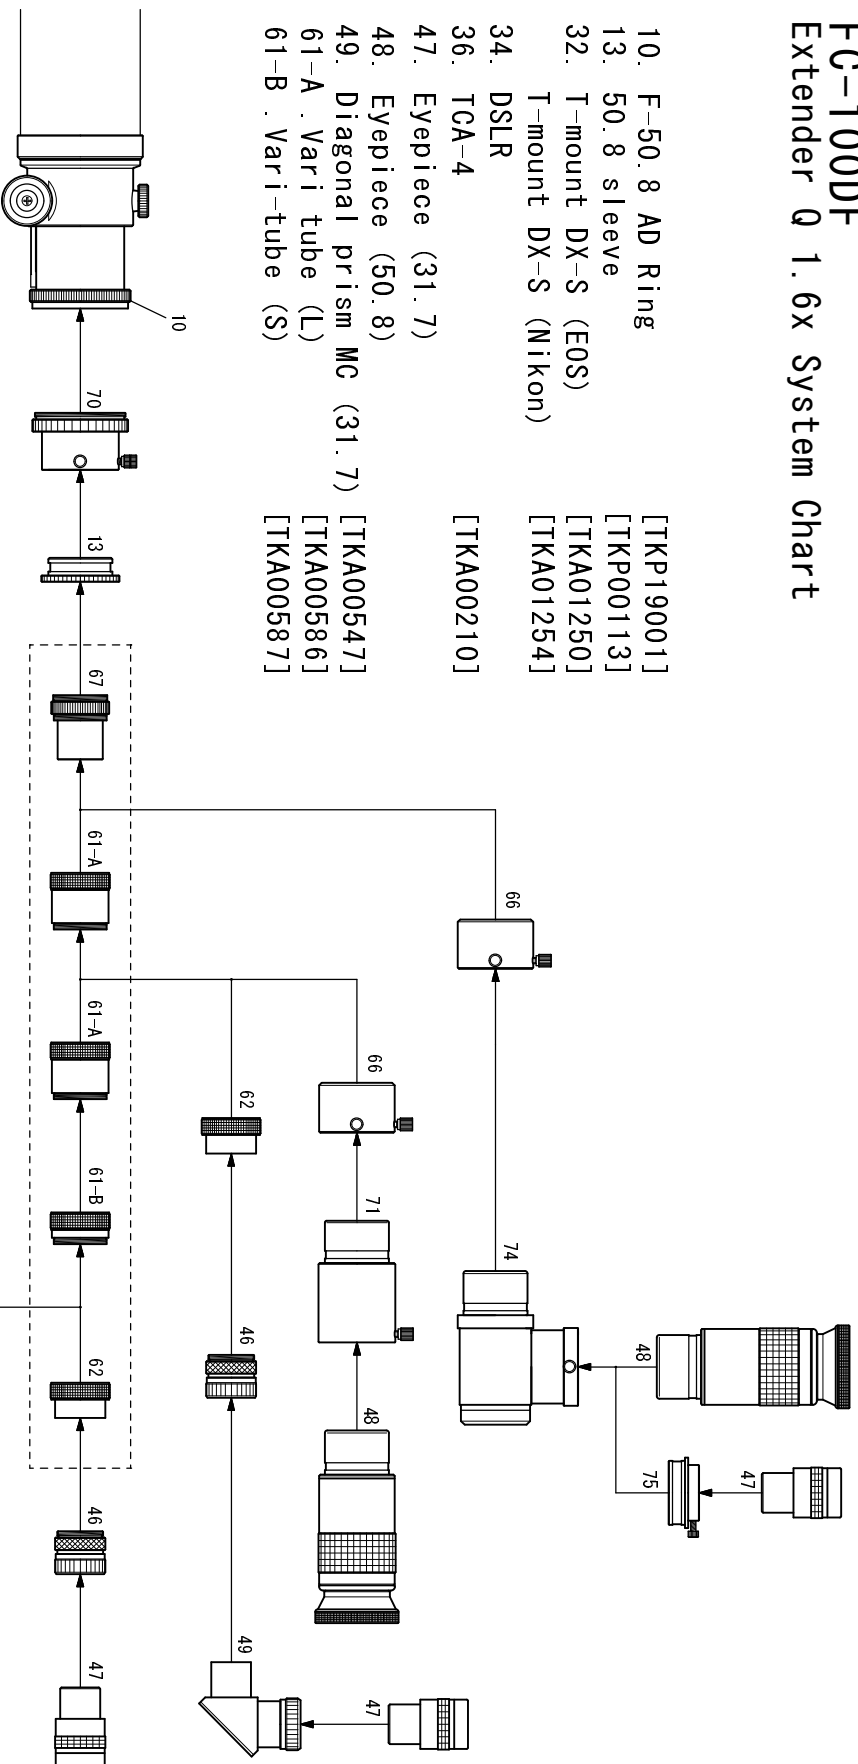

FC-100DF Photo/Visual System Chart

- 6L. CAA (TSA-102) [TKA23200]
- 10. F-50.8 AD Ring [TKP19001]
- 13. 50.8 sleeve [TKP00113]
- 14. Coupling (L) [TKP00104]
- 14S. Coupling (S) [TKP00103]
- 15. Visual adapter (FS-60CB) [TKP20005]
- 17. M72-M55.9 Coupling [TKA19205]
- 18. 76D Reducer [TKA18580]
- 18L. FC-35 Reducer 0.66x [TKA19580]

- 34. DSLR
- 35S. CA-35 (50.8) [TKA31201]
- 36. TCA-4 [TKA00210]
- 46. Eyepiece adapter (31.7) [TKP00101]
- 47. Eyepiece (31.7)
- 48. Eyepiece (50.8)
- 49. Diagonal prism MC (31.7) [TKA00547]
- 60. Extender C2X [TKA00594]
- 67. Extender Q1.6x [TKA00595]
- 70. Eyepiece adapter 50.8 [TKP27110]
- 71. Extention tube [TKP27110]
- 71L. Extention tube(L) [TKP31112]
- 74. Diagonal mirror (50.8)
- 75. Adapter (DM) (31.7) [TKA00543]
- 80. 76D Flattener [TKA18582]
- 82. SD ring [TKA20583]

FC-100DF Extender 0 1.6x System Chart

- 10. F-50.8 AD Ring [TKP19001]
- 13. 50.8 sleeve [TKP00113]
- 32. T-mount DX-S (EOS) [TKA01250]
- T-mount DX-S (Nikon) [TKA01254]
- 34. DSLR [TKA00210]
- 36. TGA-4 [TKA00210]
- 47. Eyepiece (31.7)
- 48. Eyepiece (50.8)
- 49. Diagonal prism MC (31.7) [TKA00547]
- 61-A. Vari tube (L) [TKA00586]
- 61-B. Vari-tube (S) [TKA00587]

- 62. Visual adapter (For EX) [TKA00588]
- 65. EC ring [TKA00590]
- 66. 50.8mm adapter (EX-Q) [TKA00596]
- 67. Extender 01.6x [TKA00595]
- 70. Eyepiece adapter 50.8 [TKP27110]
- 74. Diagonal mirror (50.8) [TKA00543]
- 75. Adapter (DM) (31.7) [TKA00543]