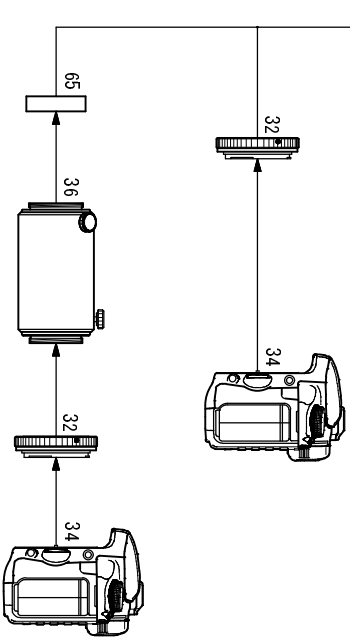

FC-100DF Photo/Visual System Chart

- 6L. CAA (TSA-102) [TKA23200]
- 10. F-50.8 AD Ring [TKP19001]
- 13. 50.8 sleeve [TKP00113]
- 14. Coupling (L) [TKP00104]
- 14S. Coupling (S) [TKP00103]
- 15. Visual adapter (FS-60CB) [TKP20005]
- 17. M72-M55.9 Coupling [TKA19205]
- 18. 76D Reducer [TKA18580]
- 18L. FC-35 Reducer 0.66x [TKA19580]

- 34. DSLR
- 35S. CA-35 (50.8) [TKA31201]
- 36. TCA-4 [TKA00210]
- 46. Eyepiece adapter (31.7) [TKP00101]
- 47. Eyepiece (31.7)
- 48. Eyepiece (50.8)
- 49. Diagonal prism MC (31.7) [TKA00547]
- 60. Extender C2X [TKA00594]
- 67. Extender Q1.6x [TKA00595]
- 70. Eyepiece adapter 50.8 [TKP27110]
- 71. Extention tube [TKP27110]
- 71L. Extention tube(L) [TKP31112]
- 74. Diagonal mirror (50.8)
- 75. Adapter (DM) (31.7) [TKA00543]
- 80. 76D Flattener [TKA18582]
- 82. SD ring [TKA20583]

FC-100DF Extender 0 1.6x System Chart

- 10. F-50.8 AD Ring [TKP19001]
- 13. 50.8 sleeve [TKP00113]
- 32. T-mount DX-S (EOS) [TKA01250]
- T-mount DX-S (Nikon) [TKA01254]
- 34. DSLR [TKA00210]
- 36. TGA-4 [TKA00210]
- 47. Eyepiece (31.7)
- 48. Eyepiece (50.8)
- 49. Diagonal prism MC (31.7) [TKA00547]
- 61-A. Vari tube (L) [TKA00586]
- 61-B. Vari-tube (S) [TKA00587]

FC-100DF Extender C2x System chart

- 10. F-50.8 AD Ring [TKP19001]
- 11. Extension tube (S) [TKP00105]
- 13. 50.8 Sleeve [TKP00113]
- 14S. Coupling (S) [TKP00103]
- 32. T-mount DX-S (EOS) [TKA01250]
- 34. DSLR [TKA01254]
- 35. Camera adapter (CA35) [TKA00205]