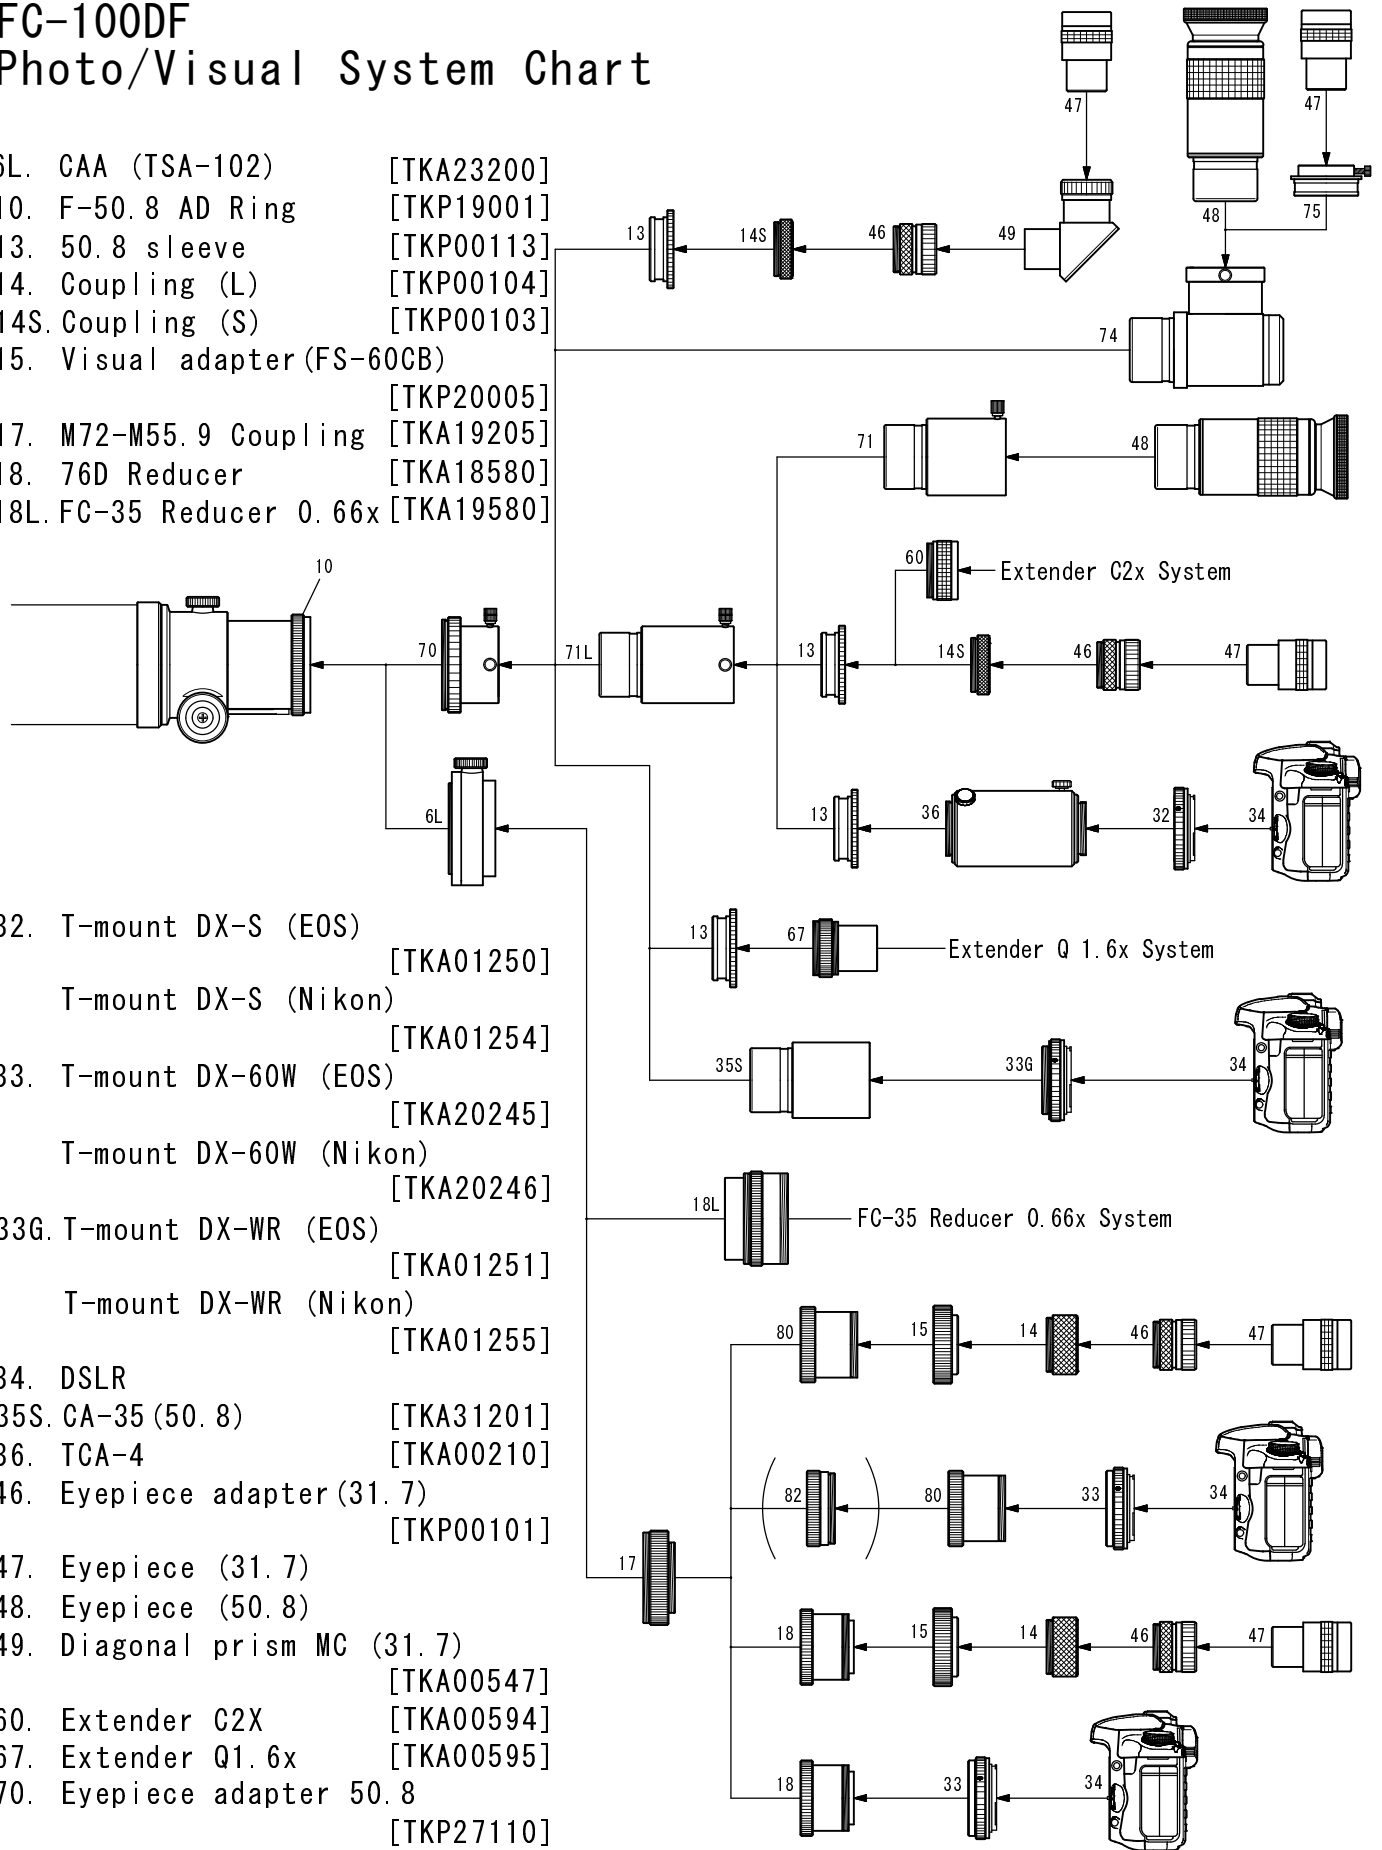

FC-100DF Photo/Visual System Chart

- 6L. CAA (TSA-102) [TKA23200]
- 10. F-50.8 AD Ring [TKP19001]
- 13. 50.8 sleeve [TKP00113]
- 14. Coupling (L) [TKP00104]
- 14S. Coupling (S) [TKP00103]
- 15. Visual adapter (FS-60CB) [TKP20005]
- 17. M72-M55.9 Coupling [TKA19205]
- 18. 76D Reducer [TKA18580]
- 18L. FC-35 Reducer 0.66x [TKA19580]

- 34. DSLR
- 35S. CA-35 (50.8) [TKA31201]
- 36. TCA-4 [TKA00210]
- 46. Eyepiece adapter (31.7) [TKP00101]
- 47. Eyepiece (31.7)
- 48. Eyepiece (50.8)
- 49. Diagonal prism MC (31.7) [TKA00547]
- 60. Extender C2X [TKA00594]
- 67. Extender Q1.6x [TKA00595]
- 70. Eyepiece adapter 50.8 [TKP27110]
- 71. Extention tube [TKP27110]
- 71L. Extention tube(L) [TKP31112]
- 74. Diagonal mirror (50.8)
- 75. Adapter (DM) (31.7) [TKA00543]
- 80. 76D Flattener [TKA18582]
- 82. SD ring [TKA20583]

FC-100DF Extender 0 1.6x System Chart

- 10. F-50.8 AD Ring [TKP19001]
- 13. 50.8 sleeve [TKP00113]
- 32. T-mount DX-S (EOS) [TKA01250]
- T-mount DX-S (Nikon) [TKA01254]
- 34. DSLR [TKA00210]
- 36. TGA-4 [TKA00210]
- 47. Eyepiece (31.7)
- 48. Eyepiece (50.8)
- 49. Diagonal prism MC (31.7) [TKA00547]
- 61-A. Vari tube (L) [TKA00586]
- 61-B. Vari-tube (S) [TKA00587]

- 62. Visual adapter (For EX) [TKA00588]
- 65. EC ring [TKA00590]
- 66. 50.8mm adapter (EX-Q) [TKA00596]
- 67. Extender 01.6x [TKA00595]
- 70. Eyepiece adapter 50.8 [TKP27110]
- 74. Diagonal mirror (50.8) [TKA00543]
- 75. Adapter (DM) (31.7) [TKA00543]