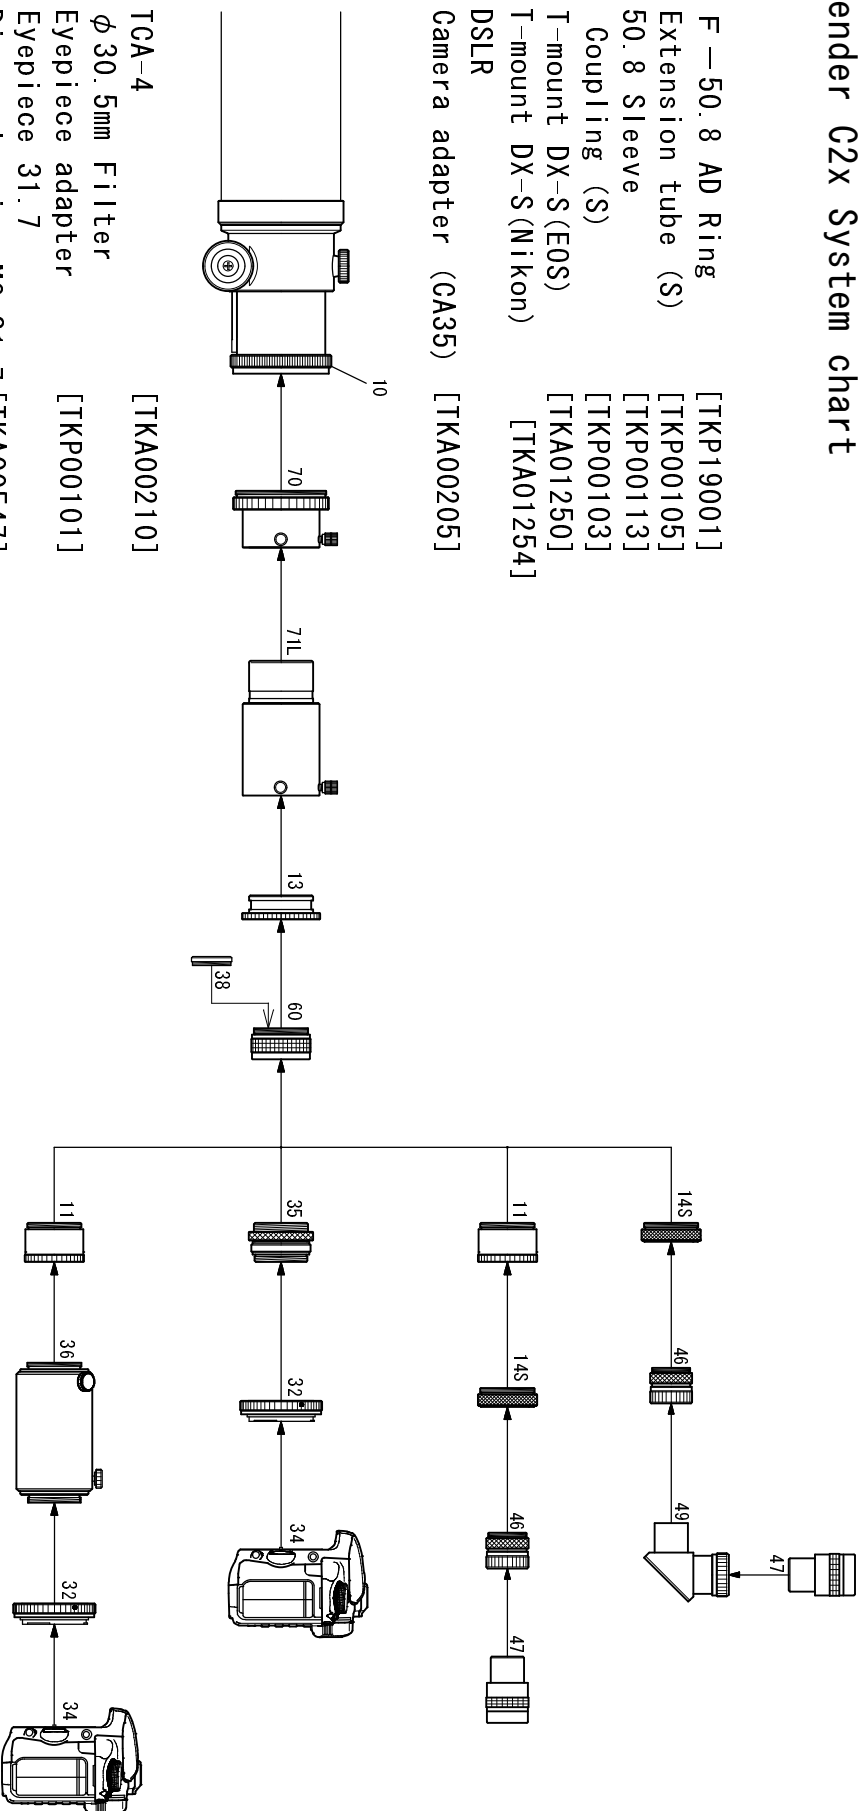

FC-100DF Extender C2x System chart

10. F-50.8 AD Ring [TKP19001]
11. Extension tube (S) [TKP00105]
13. 50.8 Sleeve [TKP00113]
- 14S. Coupling (S) [TKP00103]
32. T-mount DX-S (EOS) [TKA01250]
34. DSLR [TKA01254]
35. Camera adapter (CA35) [TKA00205]

36. TGA-4 [TKA00210]
38. $\phi 30.5$ mm Filter [TKP00101]
46. Eyepiece adapter [TKP00101]
47. Eyepiece 31.7
49. Diagonal prism MC 31.7 [TKA00547]
60. Extender C2X [TKA00594]
70. Eyepiece adapter 50.8 [TKP27110]
- 71L. Extension tube (L) [TKP31112]

TAKAHASHI