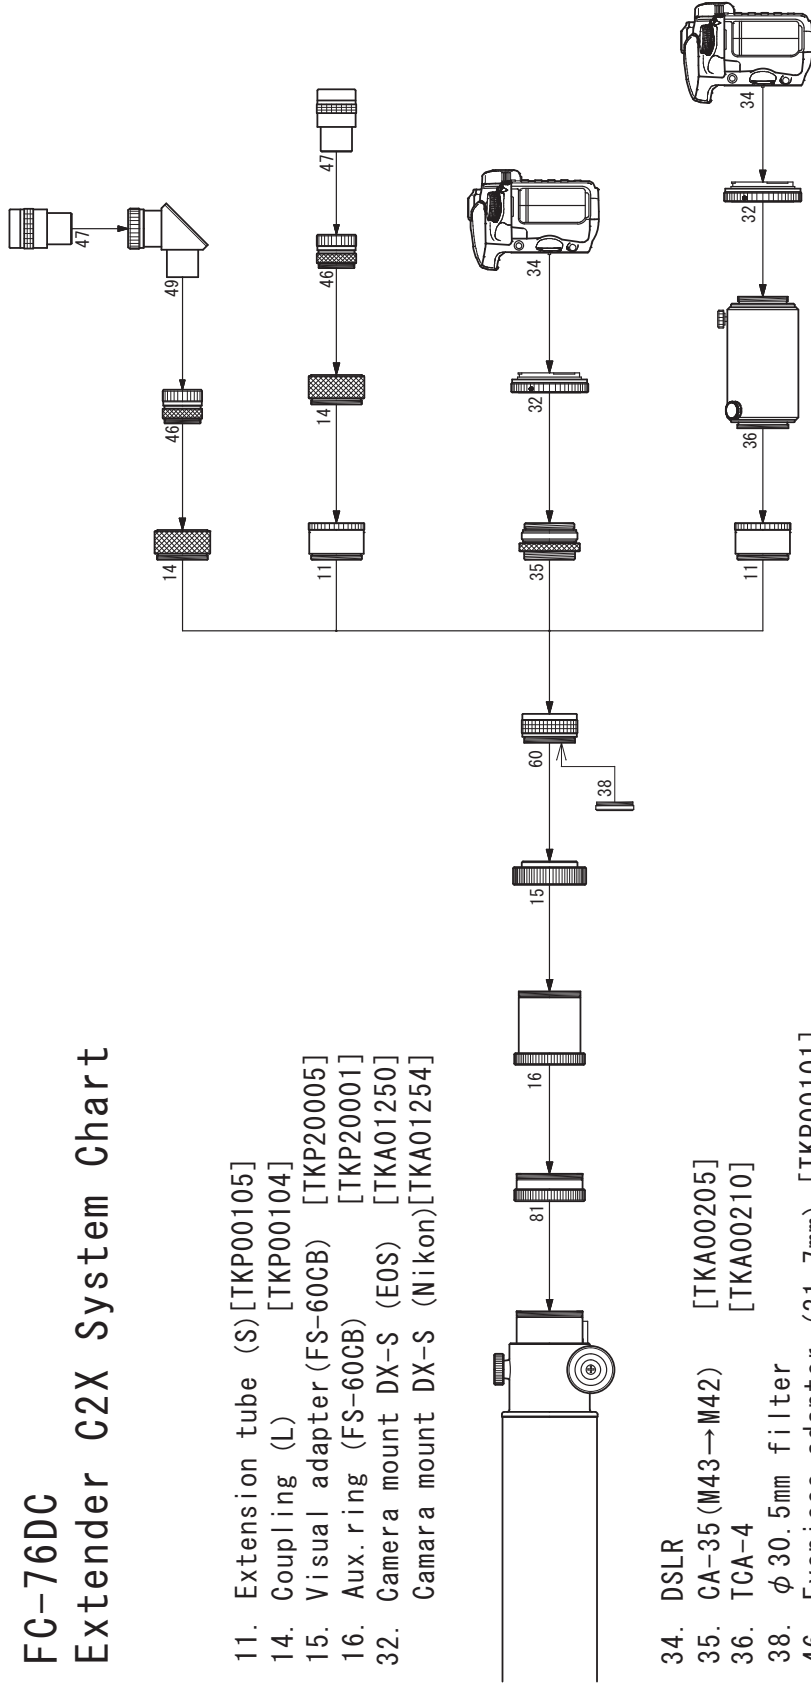

# FC-76DC Extender C2X System Chart

- 11. Extension tube (S) [TKP00105]
- 14. Coupling (L) [TKP00104]
- 15. Visual adapter (FS-60CB) [TKP20005]
- 16. Aux. ring (FS-60CB) [TKP20001]
- 32. Camera mount DX-S (EOS) [TKA01250]
- Camera mount DX-S (Nikon) [TKA01254]

- 34. DSLR [TKA00205]
- 35. CA-35 (M43 → M42) [TKA00210]
- 36. TCA-4 [TKP00101]
- 38.  $\phi$  30.5mm filter [TKA00547]
- 46. Eyepiece adapter (31.7mm) [TKA00594]
- 47. Eyepiece (31.7mm) [TKP20006B]
- 49. Diagonal prism MC (31.7)
- 60. Extender C2X [TKA00594]
- 81. Coupling (DT) (FS-60CB)