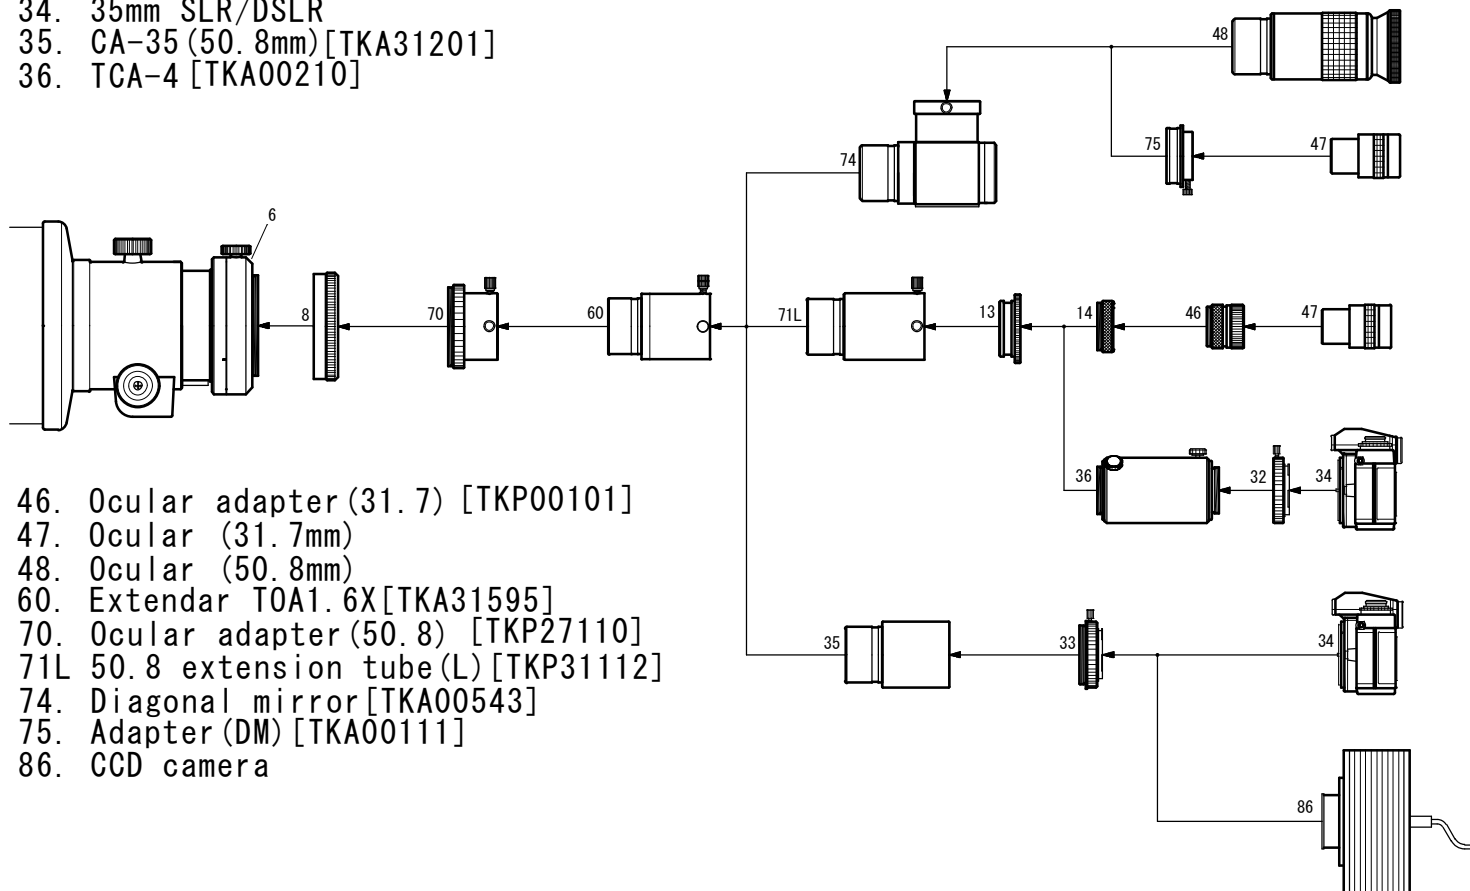

## Extender- TOA1.6X System Chart

- 6. C A A [TKP30200]
- 8. Coupling (TW) [TKP31003]
- 13. 50.8 Sleeve [TKP00113]
- 14. Coupling (S) [TKP00103]
- 32. T-mount
- 33. Wide T-mount
- 34. 35mm SLR/DSLR
- 35. CA-35 (50.8mm) [TKA31201]
- 36. TCA-4 [TKA00210]

- 46. Ocular adapter (31.7) [TKP00101]
- 47. Ocular (31.7mm)
- 48. Ocular (50.8mm)
- 60. Extendar TOA1.6X [TKA31595]
- 70. Ocular adapter (50.8) [TKP27110]
- 71L 50.8 extension tube (L) [TKP31112]
- 74. Diagonal mirror [TKA00543]
- 75. Adapter (DM) [TKA00111]
- 86. CCD camera

(Note) To No. 32 or 33 some 35mm SLR/DSLR cameras may not be attached.